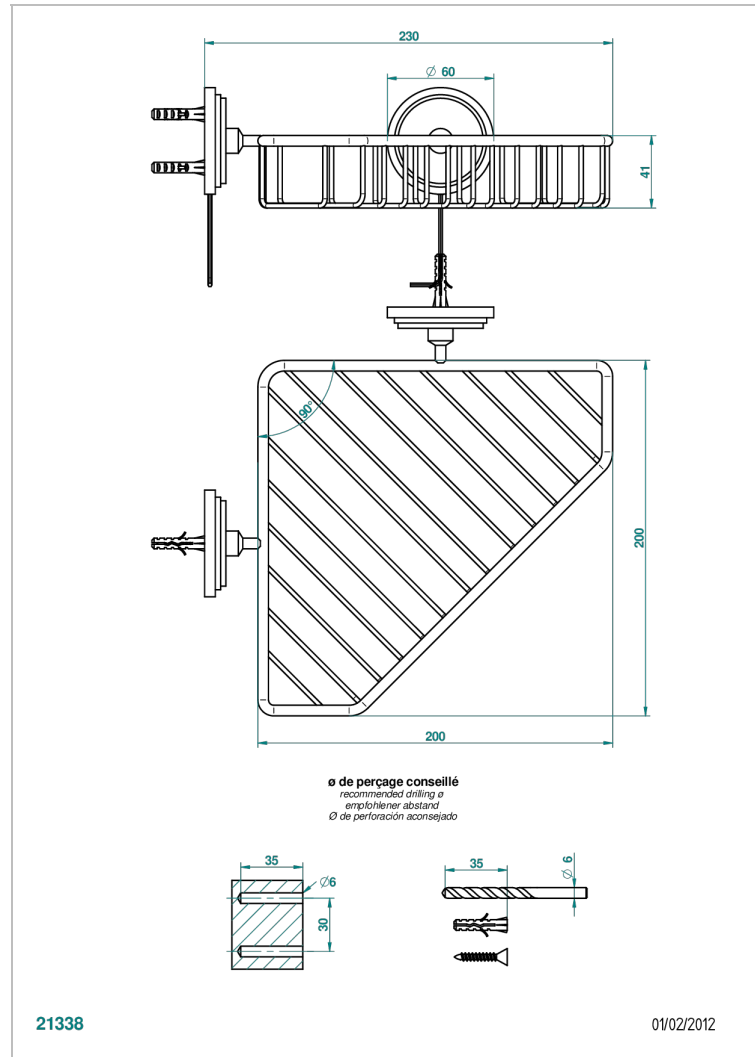

FRIVOLE WITH LEVER HANDLES

G2S-3623

Large corner soap basket, wall mounted

THG
PARIS

CHARACTERISTIC

- Frivole with lever handles
- Large corner soap basket, wall mounted

AVAILABLE FINITIONS

Black ceram - D30
Blush PVD - H62
Brass color PVD - H49
Brown bronze color PVD - F33
Chrome polished - A02
Chrome polished / gold polished - G02