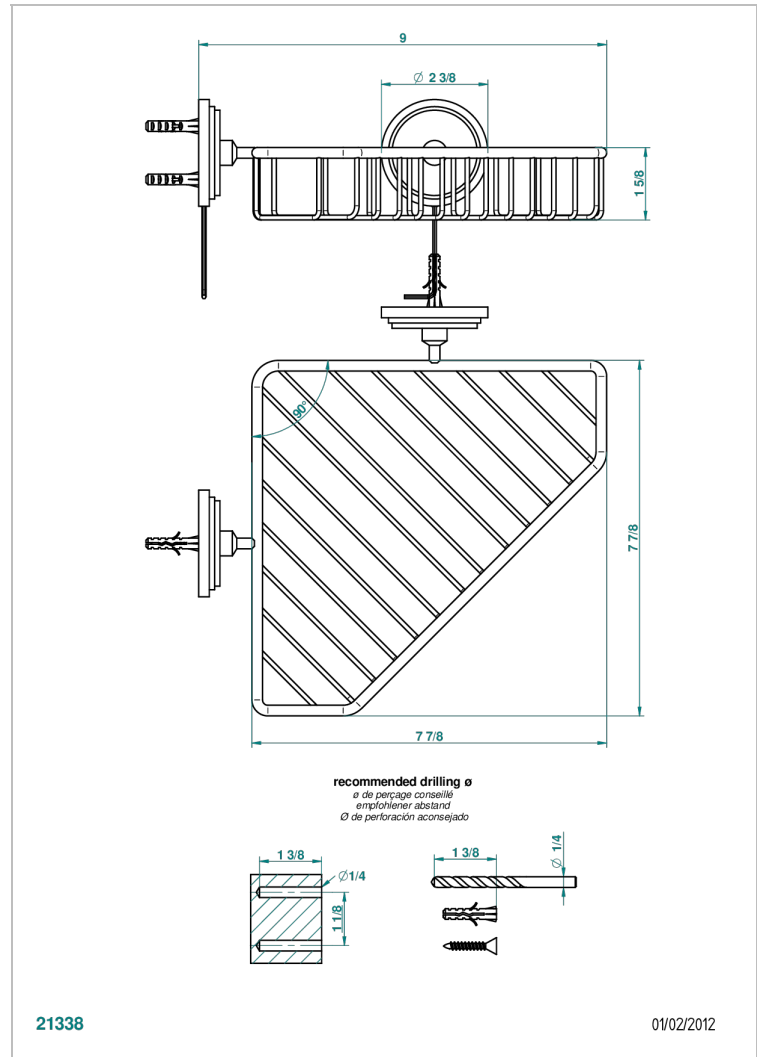

FRIVOLE WITH LEVER HANDLES

G2S-3623

Large corner soap basket, wall mounted

THG[®]
PARIS

CHARACTERISTIC

- Frivole with lever handles
- Large corner soap basket, wall mounted

AVAILABLE FINITIONS

Black ceram - D30
Blush PVD - H62
Brass color PVD - H49
Brown bronze color PVD - F33
Chrome polished - A02
Chrome polished / gold polished - G02