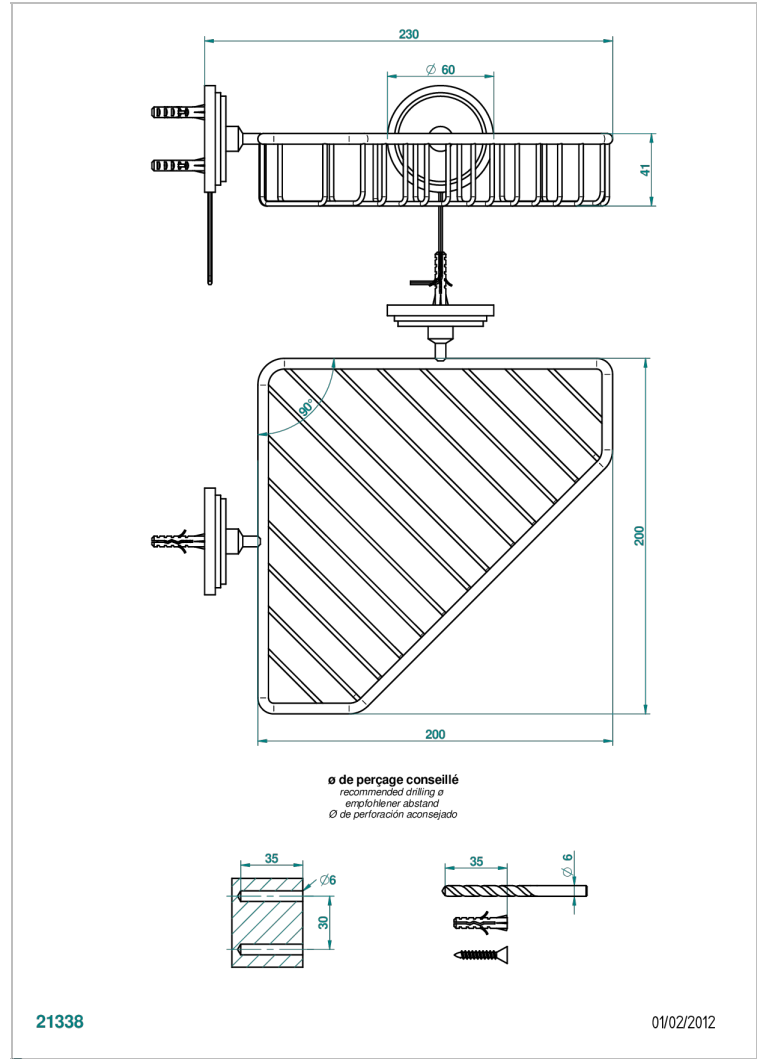

FRIVOLE WITH LEVER

G2S-3623

Corner soap dish with flanges, 200 x 200 mm

CHARACTERISTIC

- Frivole with lever
- Corner soap dish with flanges, 200 x 200 mm

AVAILABLE FINITIONS

Antique nickel - H28
Black ceram - D30
Blush PVD - H62
Brass color PVD - H49
Brown bronze color PVD - F33
Gold color PVD - H52