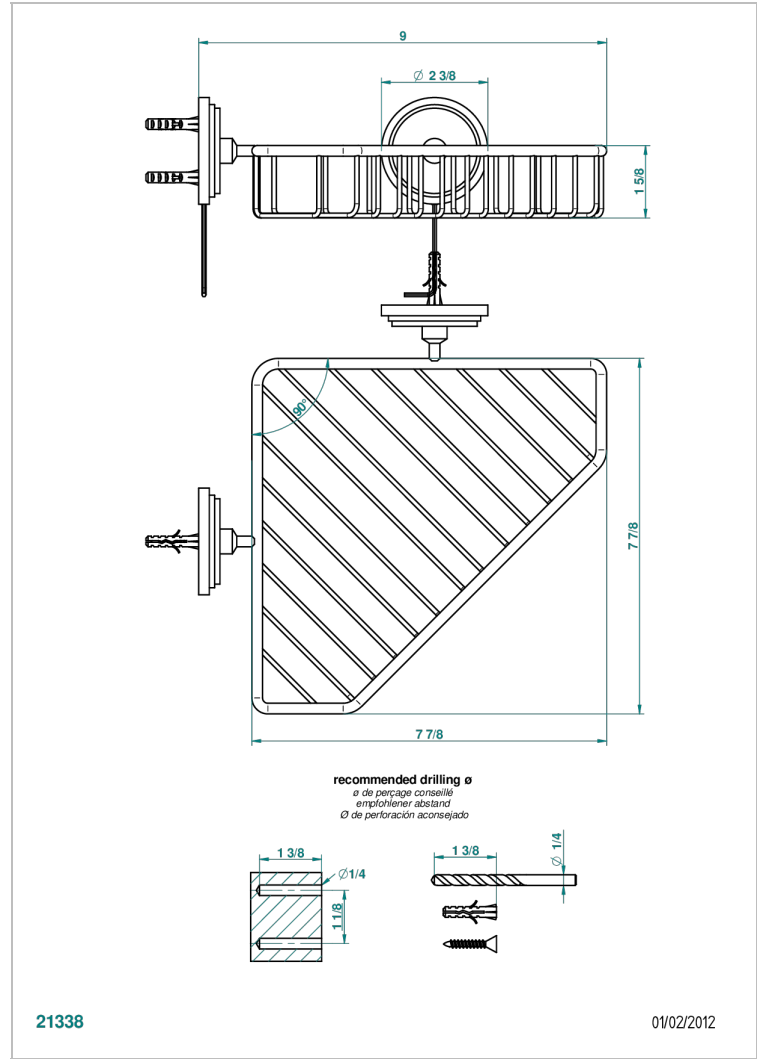

FRIVOLE WITH LEVER

G2S-3623

Corner soap dish with flanges, 200 x 200 mm

CHARACTERISTIC

- Frivole with lever
- Corner soap dish with flanges, 200 x 200 mm

AVAILABLE FINITIONS

Antique nickel - H28
Black ceram - D30
Blush PVD - H62
Brass color PVD - H49
Brown bronze color PVD - F33
Gold color PVD - H52