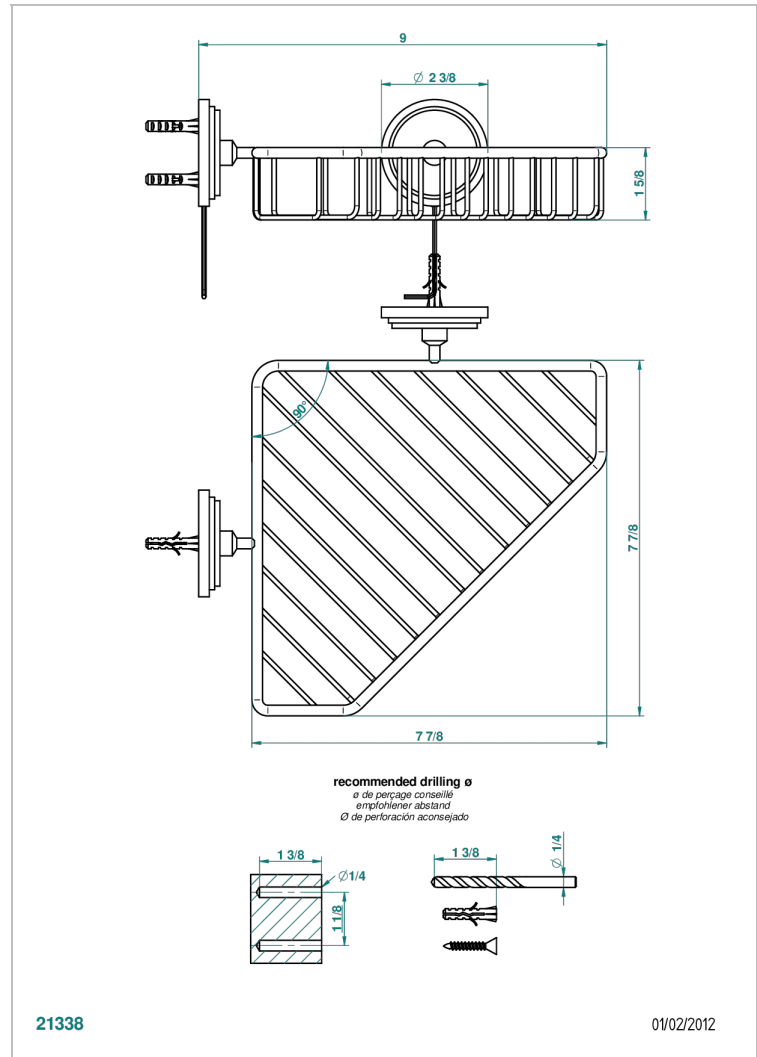

FRIVOLE

G2R-3623

Large corner soap basket, wall mounted

THG[®]
PARIS

CHARACTERISTIC

- Frivole
- Large corner soap basket, wall mounted

AVAILABLE FINITIONS

Black ceram - D30
Blush PVD - H62
Brass color PVD - H49
Brown bronze color PVD - F33
Chrome polished - A02
Chrome polished / gold polished - G02