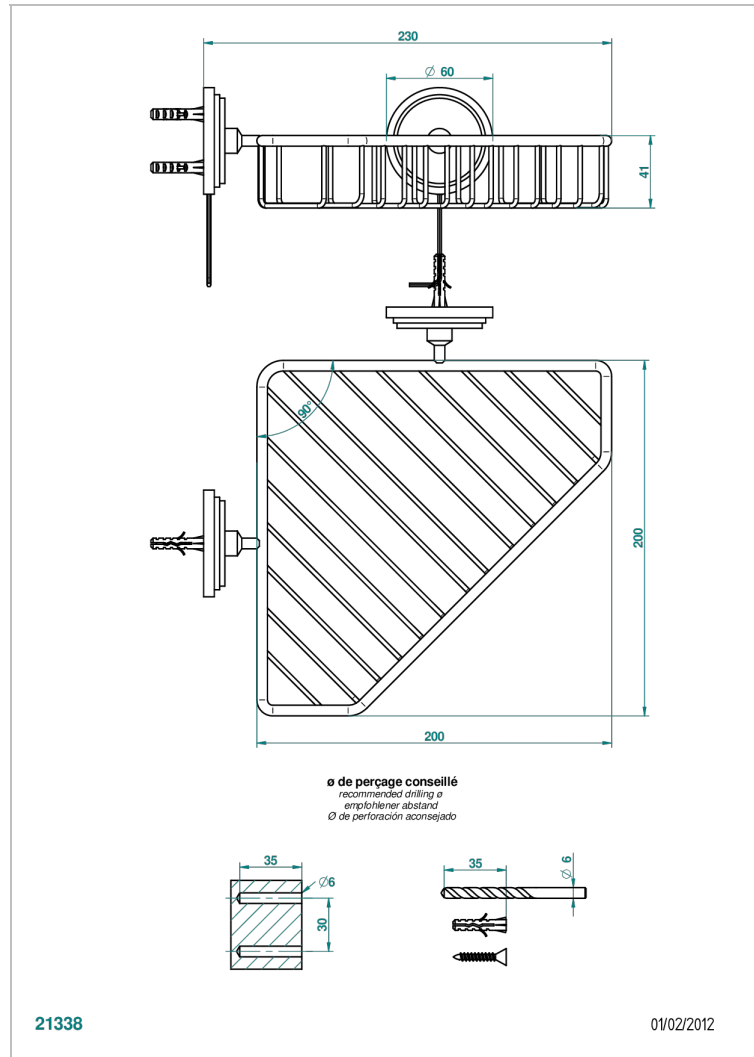

FROUFROU WITH LEVER HANDLES

G2P-3623

Large corner soap basket, wall mounted

THG
PARIS

CHARACTERISTIC

- Froufrou with lever handles
- Large corner soap basket, wall mounted

AVAILABLE FINITIONS

Black ceram - D30
Blush PVD - H62
Brass color PVD - H49
Brown bronze color PVD - F33
Chrome polished - A02
Chrome polished / gold polished - G02