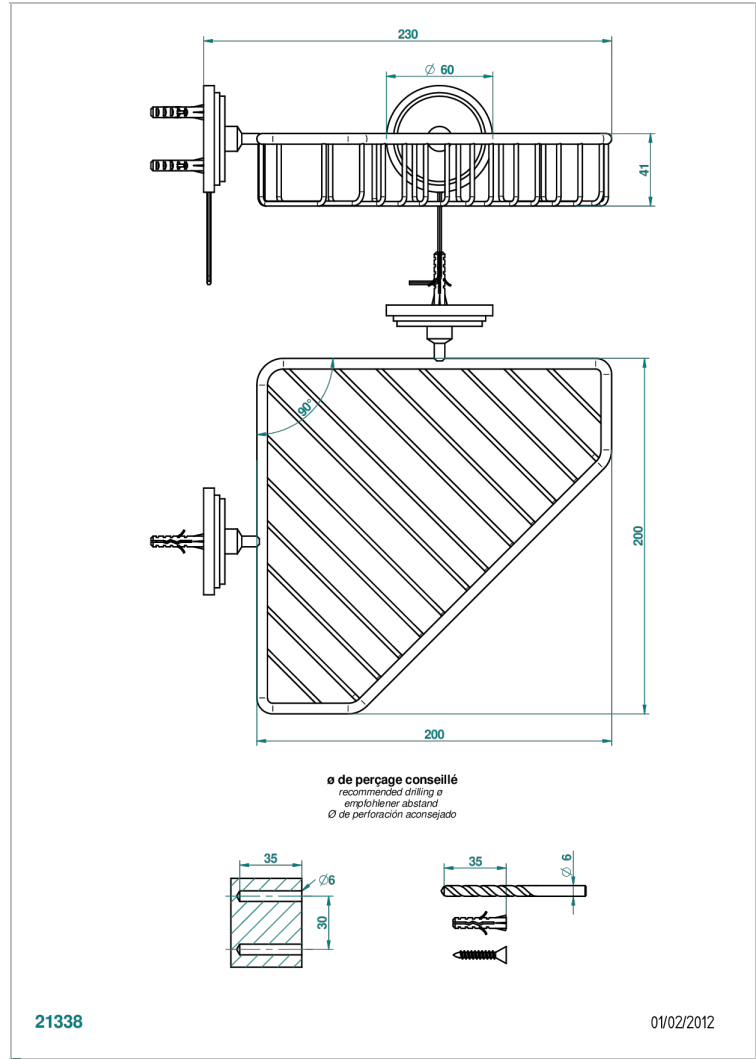

FROUFROU WITH LEVER

G2P-3623

Corner soap dish with flanges, 200 x 200 mm

21338

01/02/2012

CHARACTERISTIC

- Froufrou with lever
- Corner soap dish with flanges, 200 x 200 mm

AVAILABLE FINITIONS