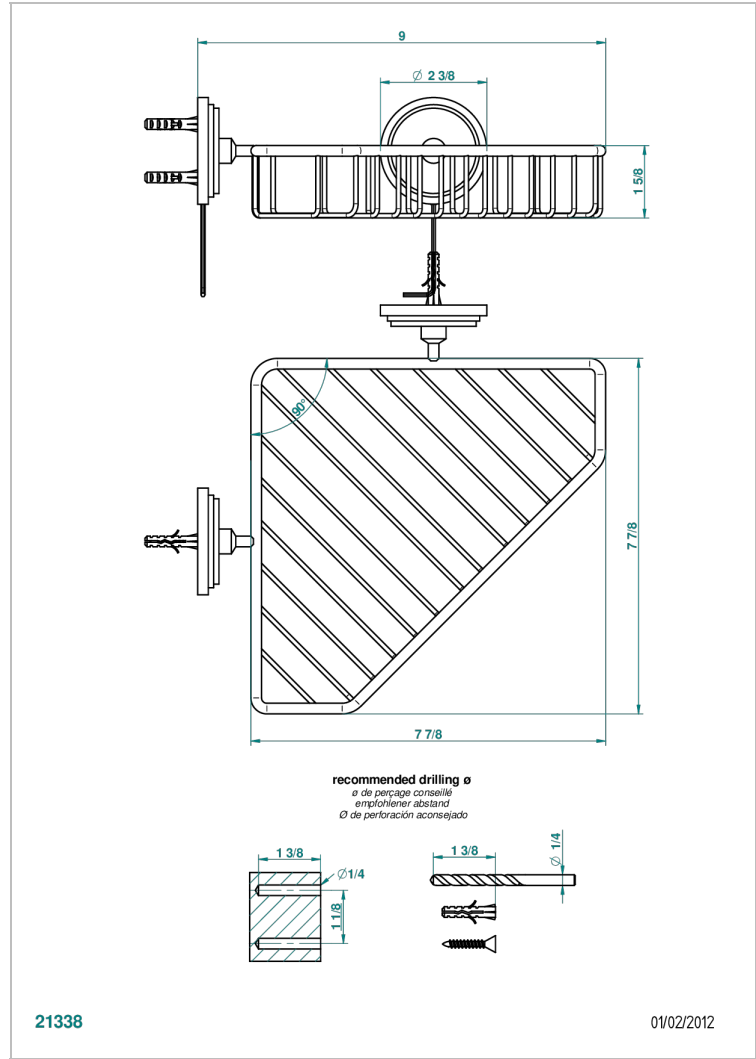

FROUFROU WITH LEVER

G2P-3623

Corner soap dish with flanges, 200 x 200 mm

21338

01/02/2012

CHARACTERISTIC

- Froufrou with lever
- Corner soap dish with flanges, 200 x 200 mm

AVAILABLE FINITIONS