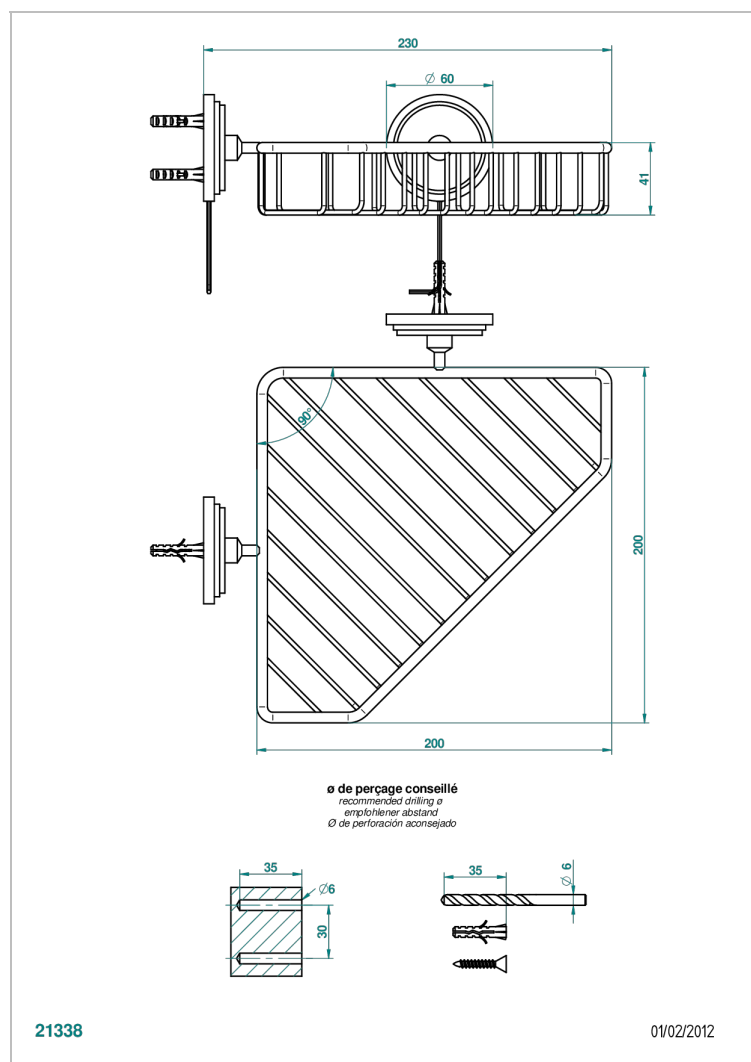

# FAUBOURG BLACK PORCELAIN WITH LEVER HANDLES

G2M-3623

Large corner soap basket, wall mounted

## CHARACTERISTIC

- Faubourg Black Porcelain with lever handles
- Large corner soap basket, wall mounted