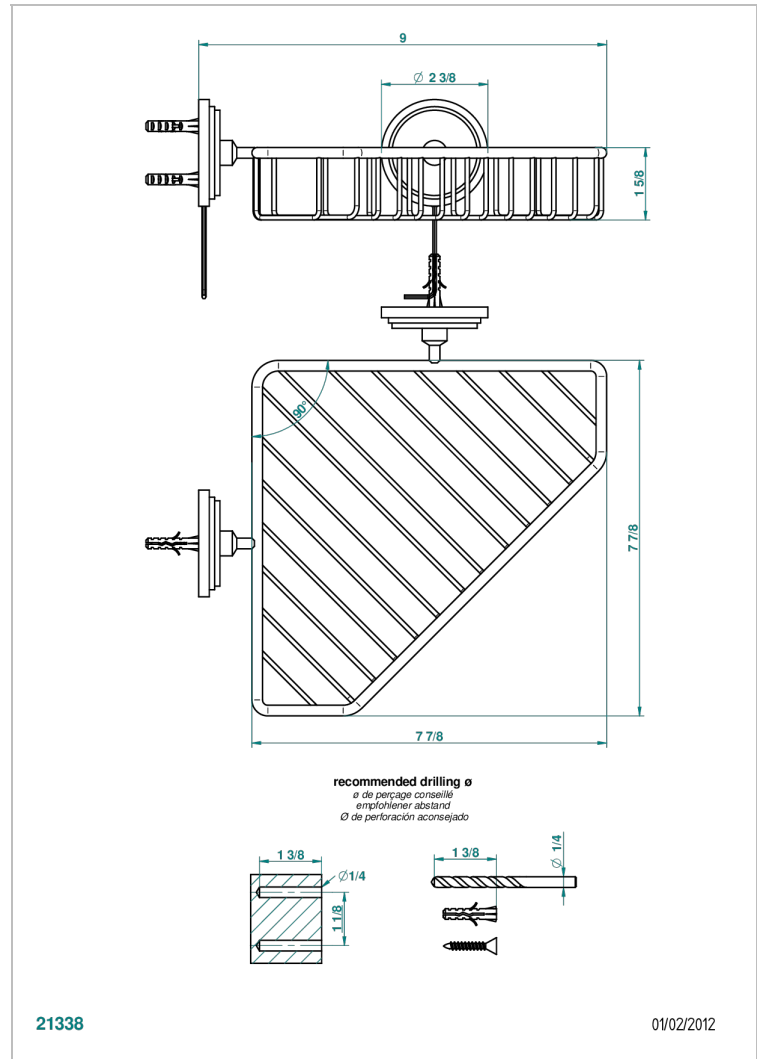

FAUBOURG BLACK PORCELAIN WITH LEVER HANDLES

G2M-3623

Large corner soap basket, wall mounted

CHARACTERISTIC

- Faubourg Black Porcelain with lever handles
- Large corner soap basket, wall mounted

AVAILABLE FINITIONS