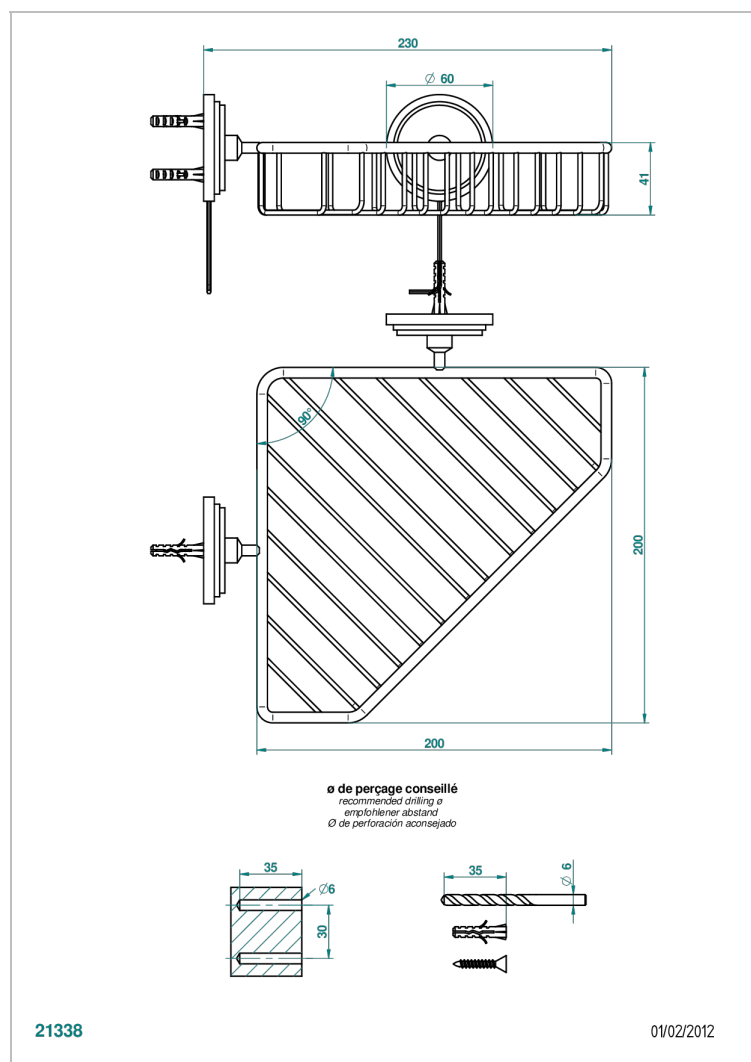

FAUBOURG BLACK PORCELAIN WITH LEVER

G2M-3623

Corner soap dish with flanges, 200 x 200 mm

CHARACTERISTIC

- Faubourg Black Porcelain with lever
- Corner soap dish with flanges, 200 x 200 mm

AVAILABLE FINITIONS