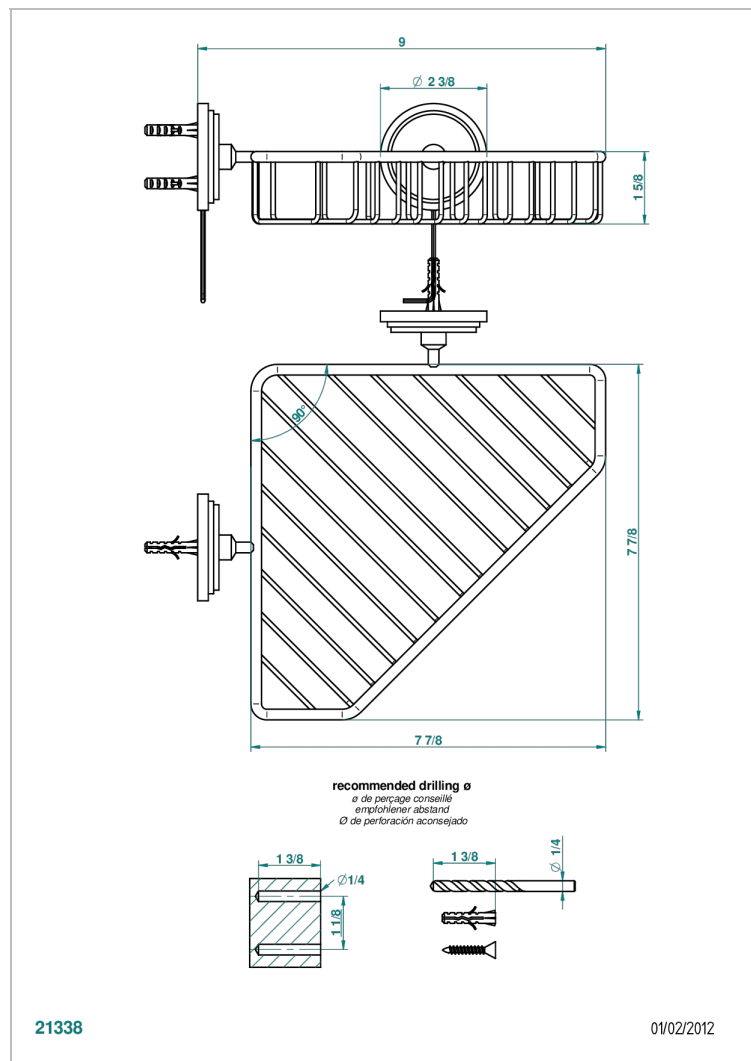

# FAUBOURG BLACK PORCELAIN WITH LEVER

G2M-3623

Corner soap dish with flanges, 200 x 200 mm

## CHARACTERISTIC

- Faubourg Black Porcelain with lever
- Corner soap dish with flanges, 200 x 200 mm