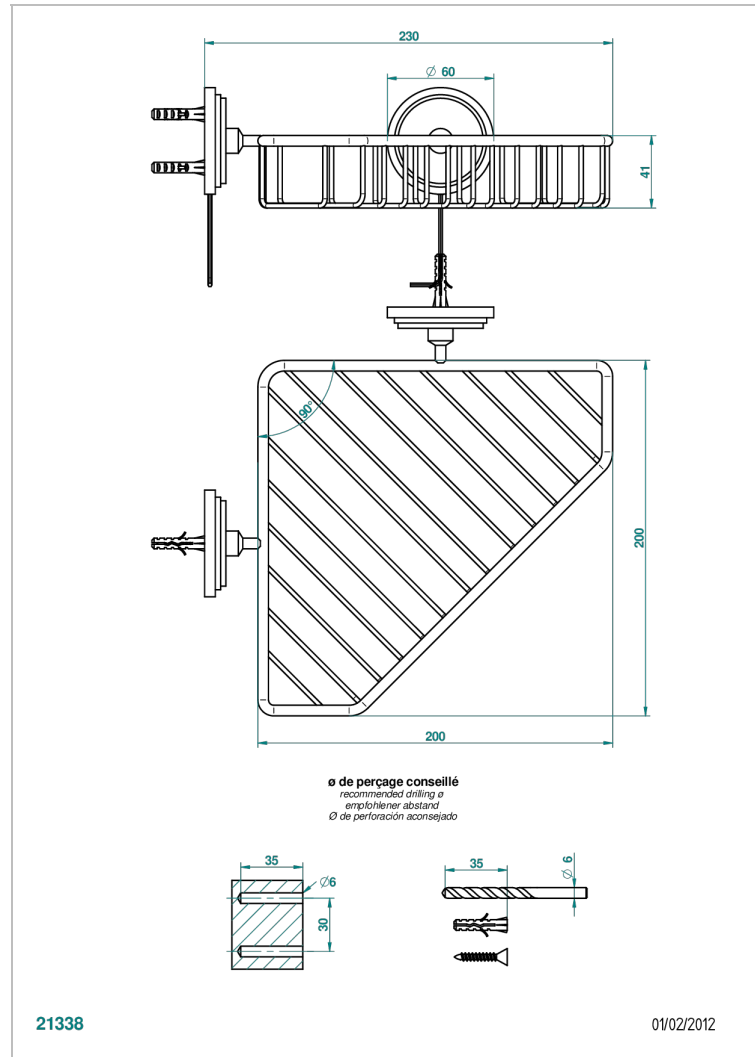

# FAUBOURG BLACK PORCELAIN

G2L-3623

Large corner soap basket, wall mounted

THG<sup>®</sup>  
PARIS

## CHARACTERISTIC

- Faubourg Black Porcelain
- Large corner soap basket, wall mounted