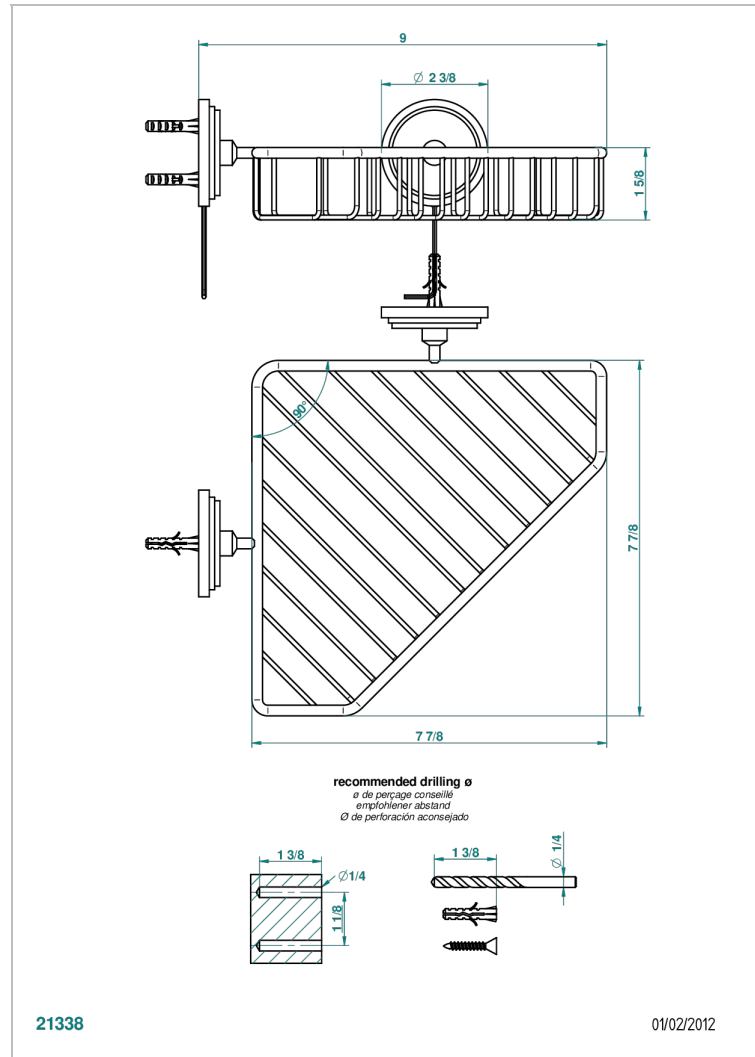

# FAUBOURG BLACK PORCELAIN

G2L-3623

Large corner soap basket, wall mounted

THG<sup>®</sup>  
PARIS

## CHARACTERISTIC

- Faubourg Black Porcelain
- Large corner soap basket, wall mounted