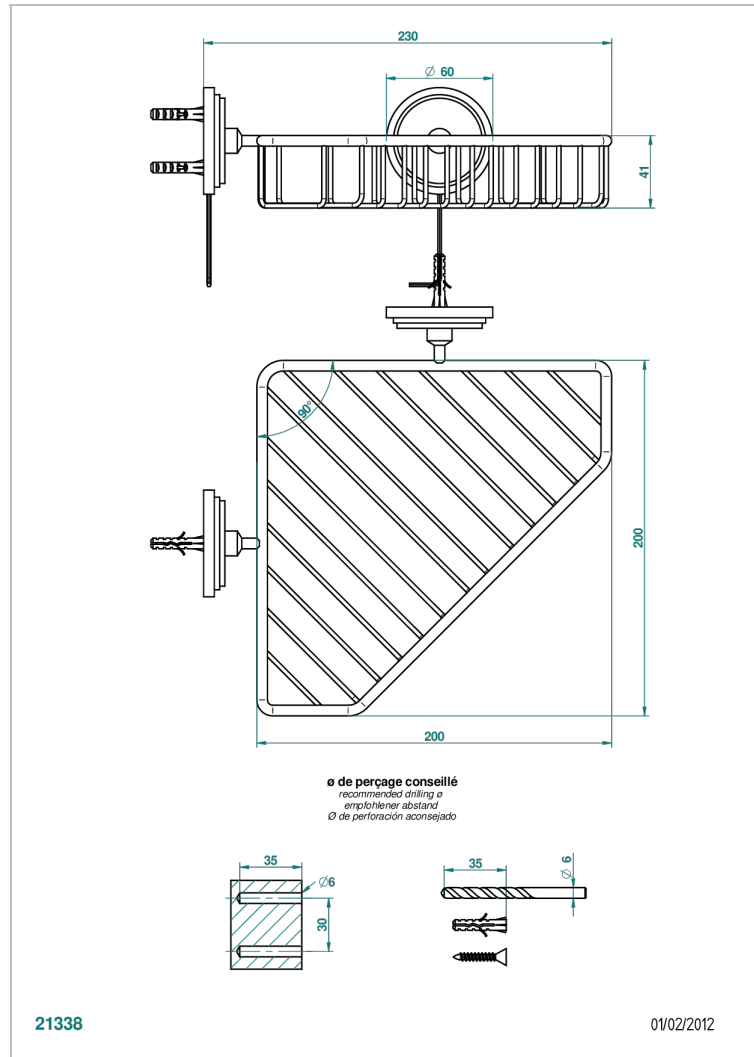

# FAUBOURG BLACK PORCELAIN

G2L-3623

Corner soap dish with flanges, 200 x 200 mm

## CHARACTERISTIC

- Faubourg Black Porcelain
- Corner soap dish with flanges, 200 x 200 mm