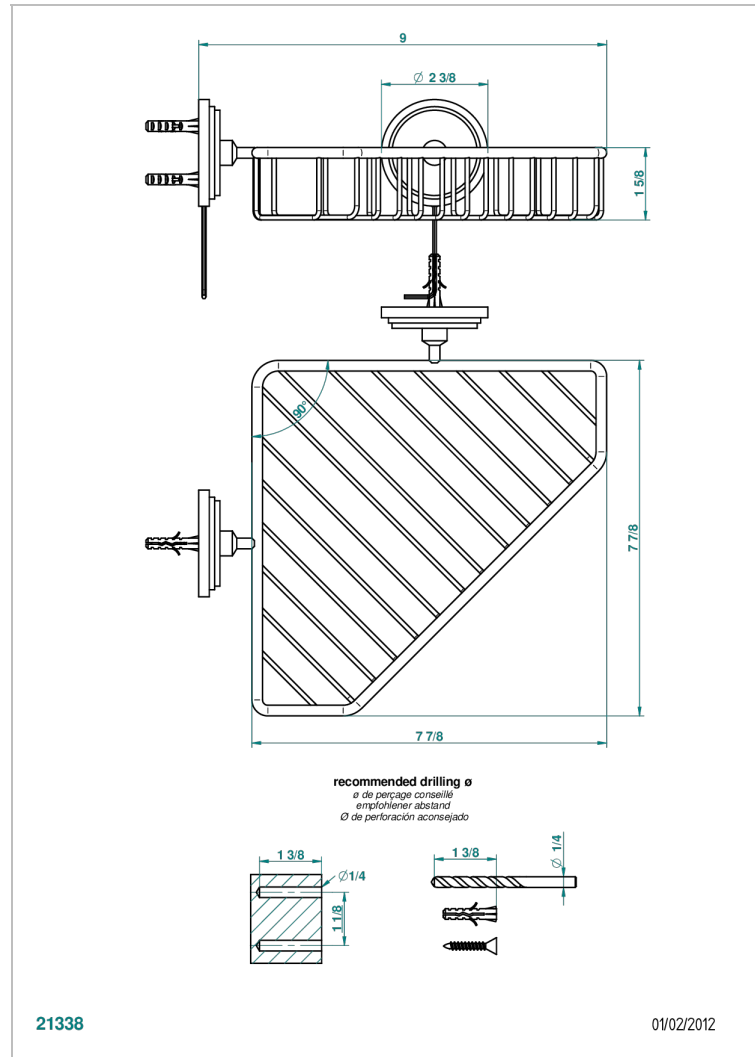

FAUBOURG BLACK PORCELAIN

G2L-3623

Corner soap dish with flanges, 200 x 200 mm

THG[®]
PARIS

CHARACTERISTIC

- Faubourg Black Porcelain
- Corner soap dish with flanges, 200 x 200 mm

AVAILABLE FINITIONS

Antique nickel - H28
 Black ceram - D30
 Blush PVD - H62
 Brass color PVD - H49
 Brown bronze color PVD - F33
 Gold color PVD - H52