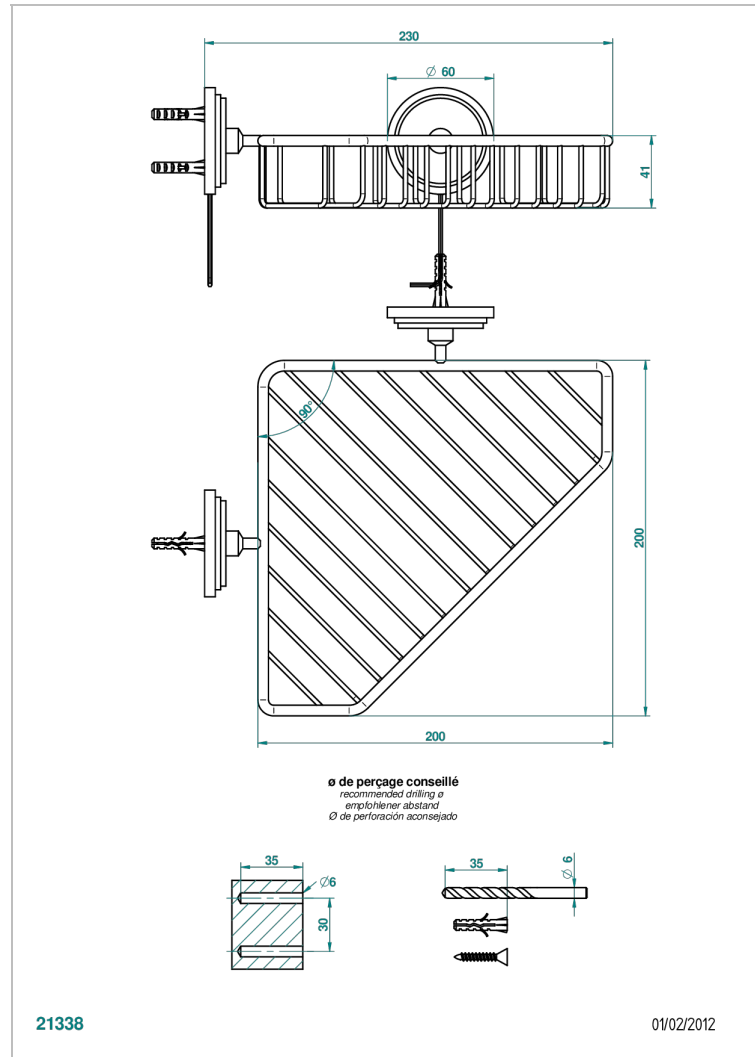

# FAUBOURG WHITE PORCELAIN

G2K-3623

Corner soap dish with flanges, 200 x 200 mm

## CHARACTERISTIC

- Faubourg White Porcelain
- Corner soap dish with flanges, 200 x 200 mm