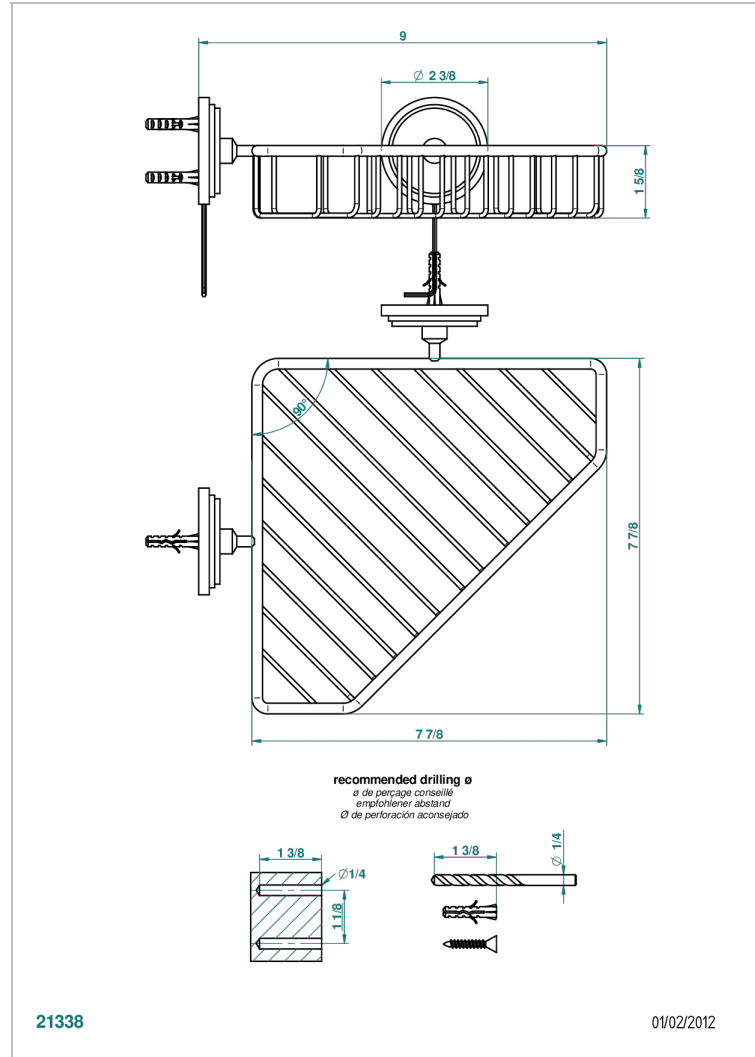

FAUBOURG WHITE PORCELAIN

G2K-3623

Corner soap dish with flanges, 200 x 200 mm

21338

01/02/2012

CHARACTERISTIC

- Faubourg White Porcelain
- Corner soap dish with flanges, 200 x 200 mm

AVAILABLE FINITIONS