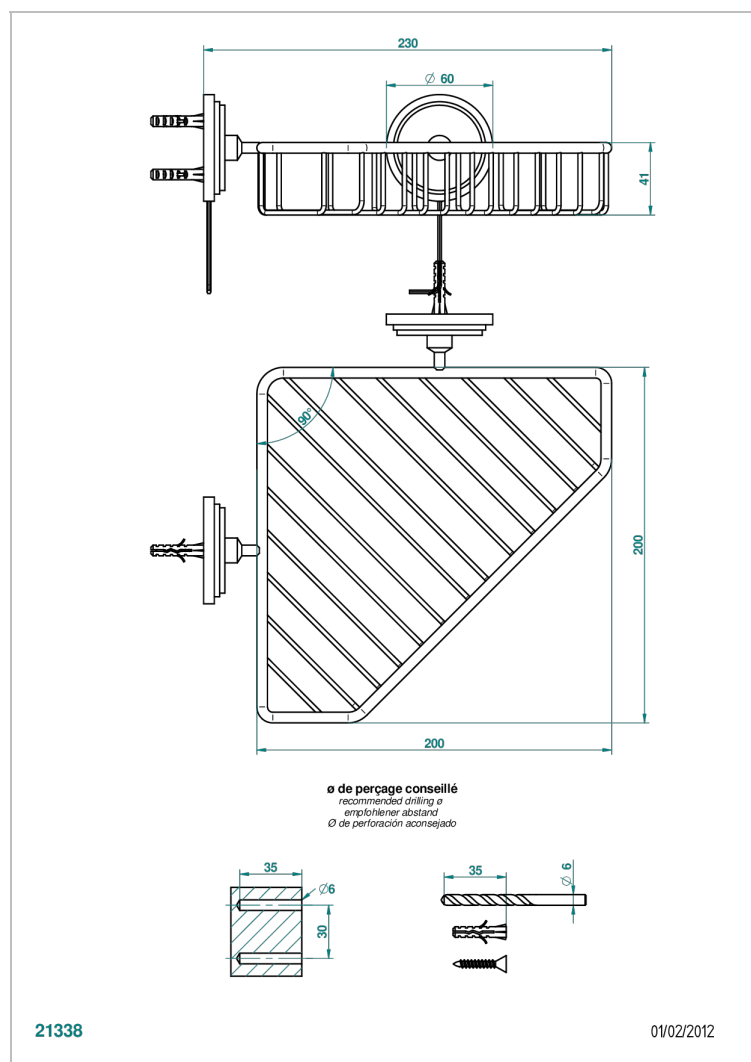

FAUBOURG WHITE PORCELAIN WITH LEVER HANDLES

G2J-3623

Large corner soap basket, wall mounted

CHARACTERISTIC

- Faubourg White Porcelain with lever handles
- Large corner soap basket, wall mounted

AVAILABLE FINITIONS