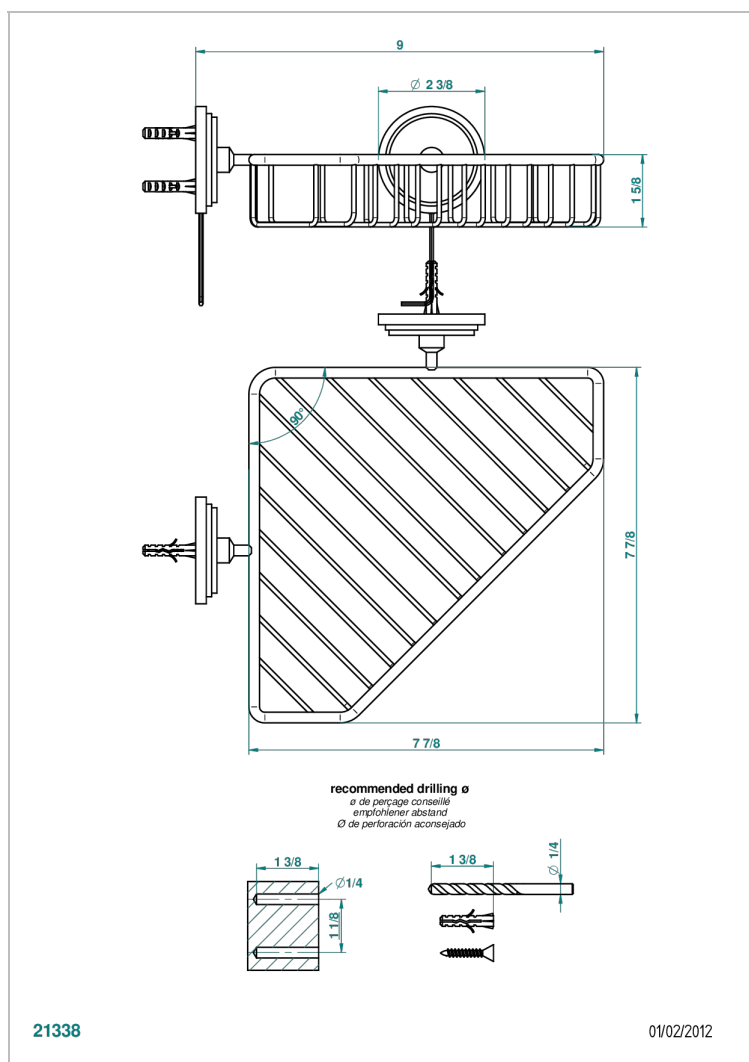

FAUBOURG WHITE PORCELAIN WITH LEVER HANDLES

G2J-3623

Large corner soap basket, wall mounted

CHARACTERISTIC

- Faubourg White Porcelain with lever handles
- Large corner soap basket, wall mounted

AVAILABLE FINITIONS