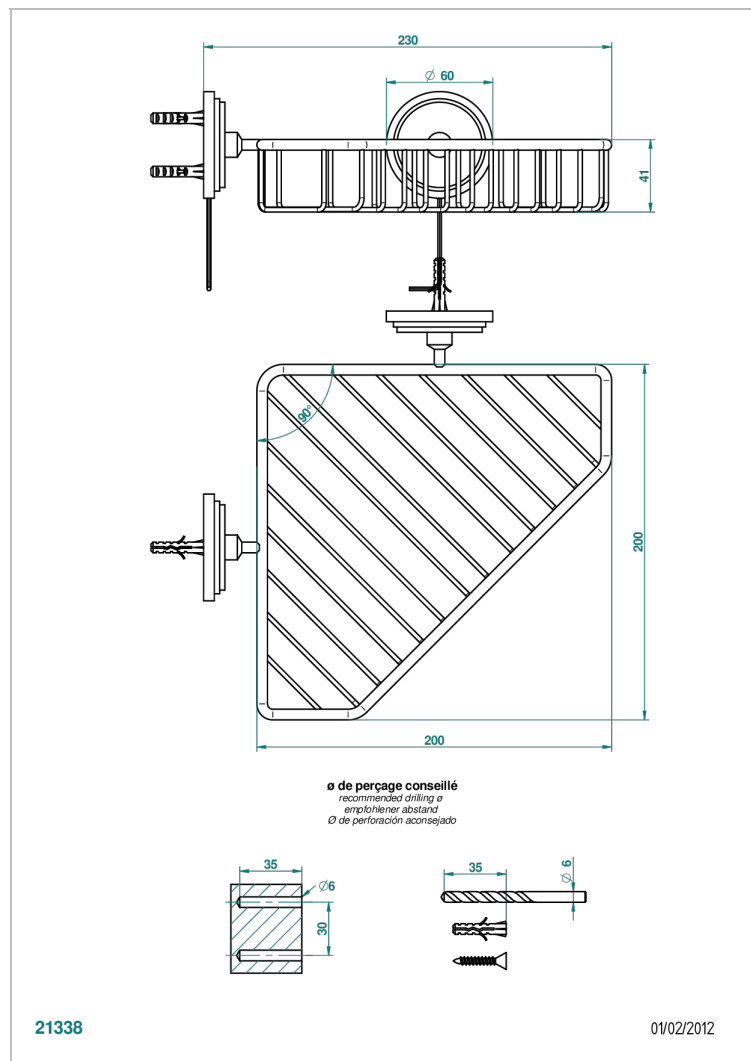

FAUBOURG WHITE PORCELAIN WITH LEVER

G2J-3623

Corner soap dish with flanges, 200 x 200 mm

CHARACTERISTIC

- Faubourg White Porcelain with lever
- Corner soap dish with flanges, 200 x 200 mm

AVAILABLE FINITIONS