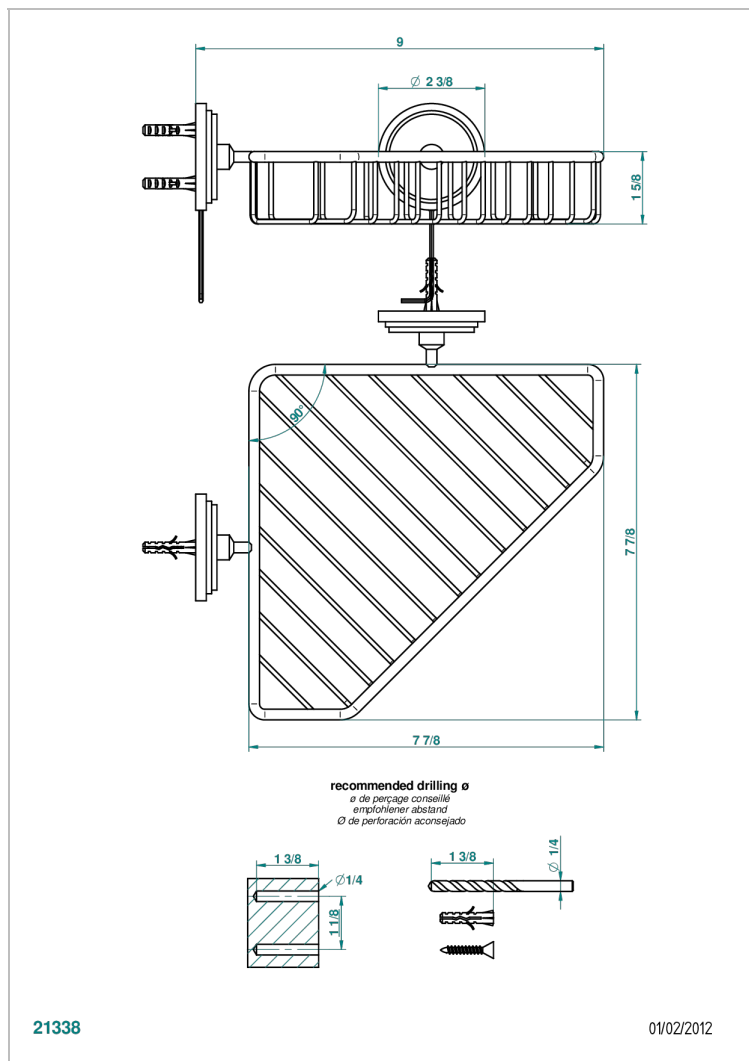

FAUBOURG WHITE PORCELAIN WITH LEVER

G2J-3623

Corner soap dish with flanges, 200 x 200 mm

CHARACTERISTIC

- Faubourg White Porcelain with lever
- Corner soap dish with flanges, 200 x 200 mm

AVAILABLE FINITIONS