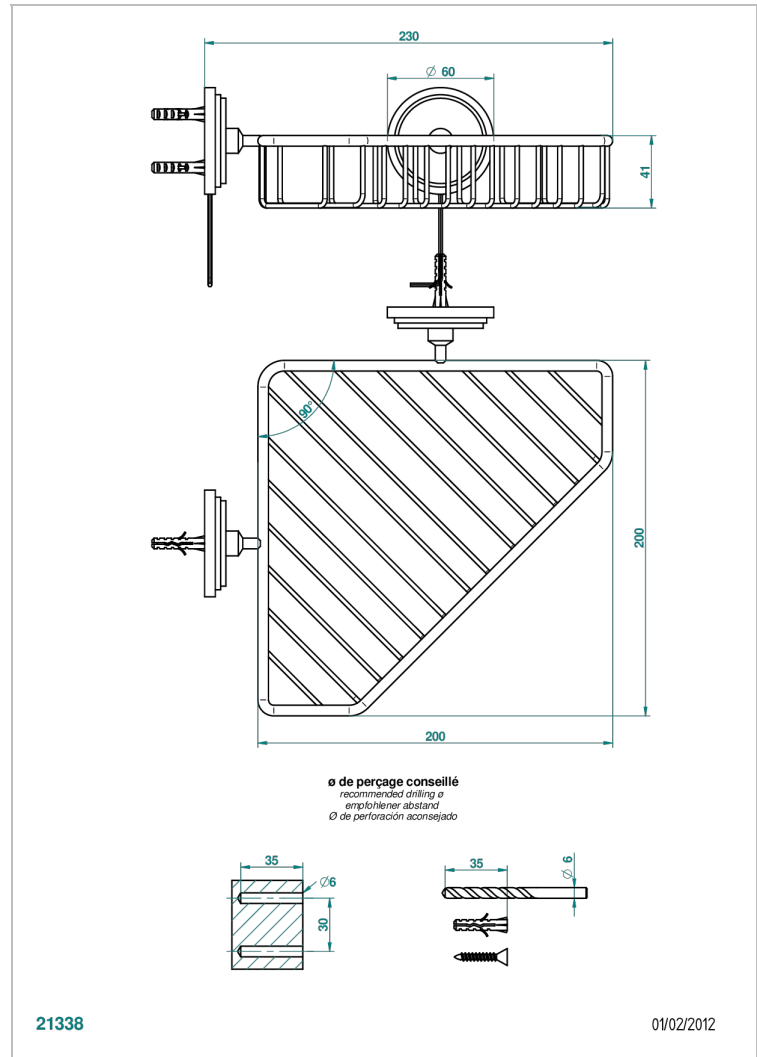

LE 9 NERO MARQUINA

G2I-3623

Large corner soap basket, wall mounted

THG[®]
PARIS

21338

01/02/2012

CHARACTERISTIC

- Le 9 Nero Marquina
- Large corner soap basket, wall mounted