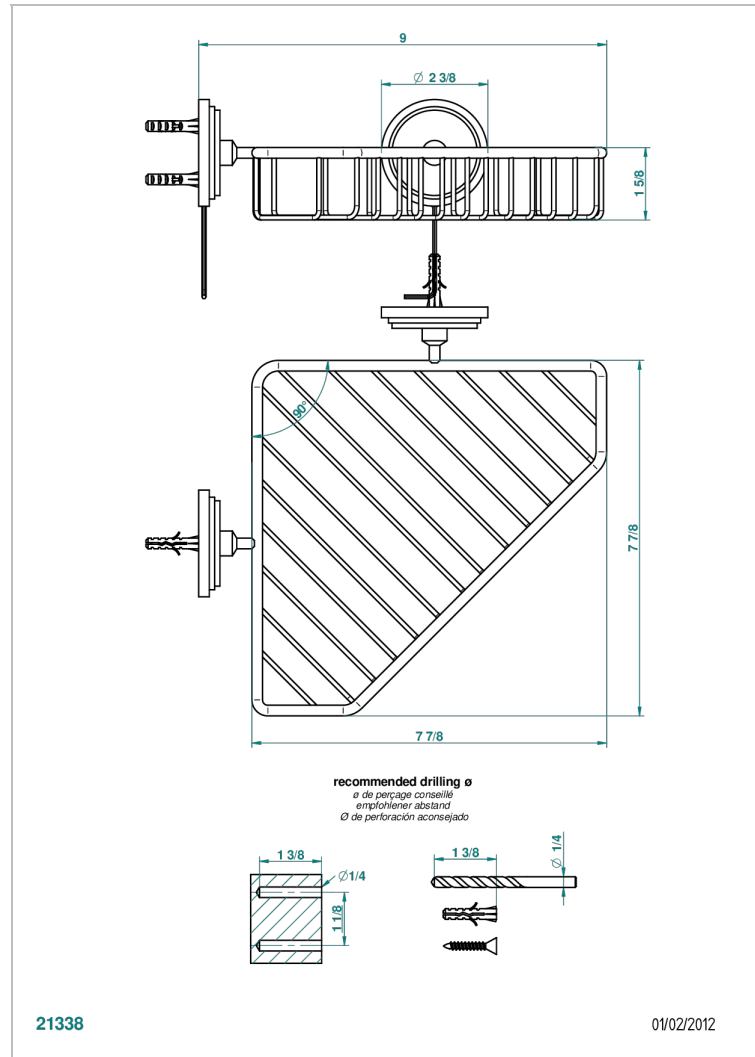

# LE 9 NERO MARQUINA

G2I-3623

Large corner soap basket, wall mounted

THG<sup>®</sup>  
PARIS

21338

01/02/2012

## CHARACTERISTIC

- Le 9 Nero Marquina
- Large corner soap basket, wall mounted