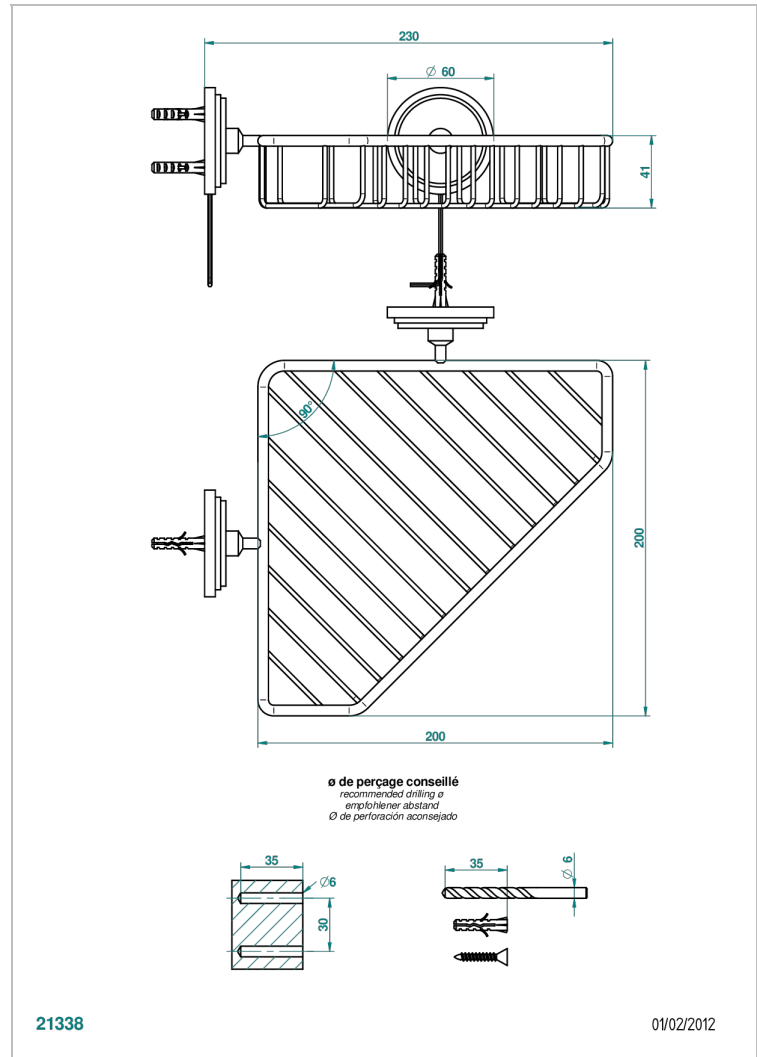

# LE 9 NERO MARQUINA

G2I-3623

Corner soap dish with flanges, 200 x 200 mm

THG<sup>®</sup>  
PARIS

21338

01/02/2012

## CHARACTERISTIC

- Le 9 Nero Marquina
- Corner soap dish with flanges, 200 x 200 mm