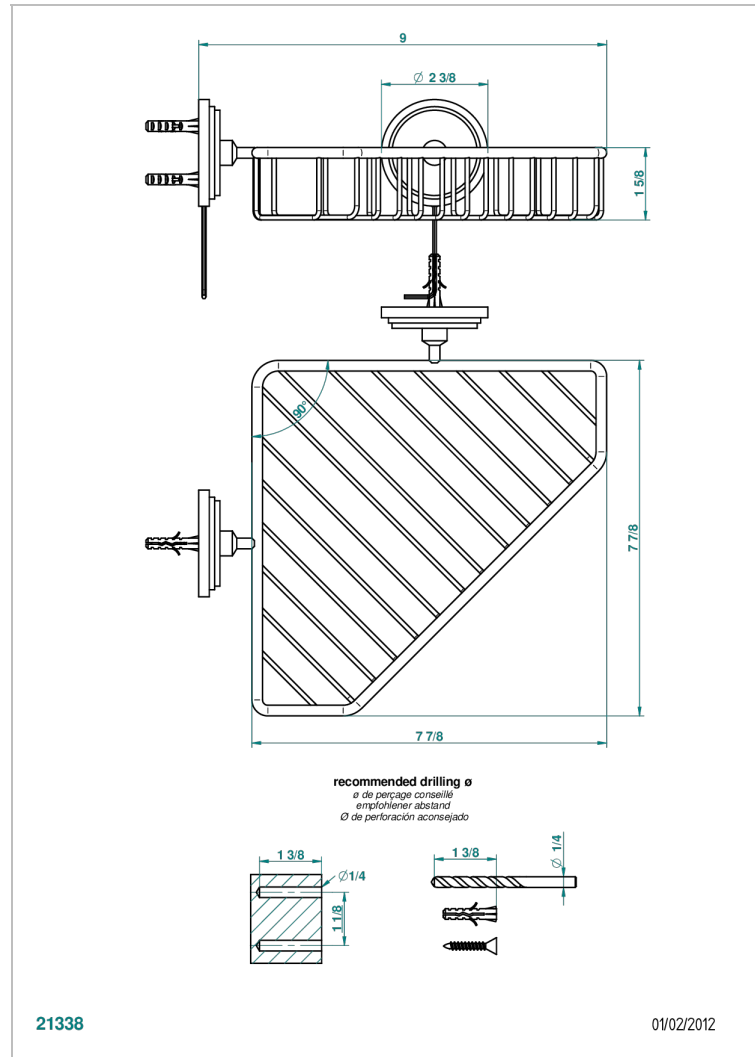

LE 9 NERO MARQUINA

G2I-3623

Corner soap dish with flanges, 200 x 200 mm

THG[®]
PARIS

CHARACTERISTIC

- Le 9 Nero Marquina
- Corner soap dish with flanges, 200 x 200 mm

AVAILABLE FINITIONS

Antique nickel - H28
Black ceram - D30
Blush PVD - H62
Brass color PVD - H49
Brown bronze color PVD - F33
Gold color PVD - H52