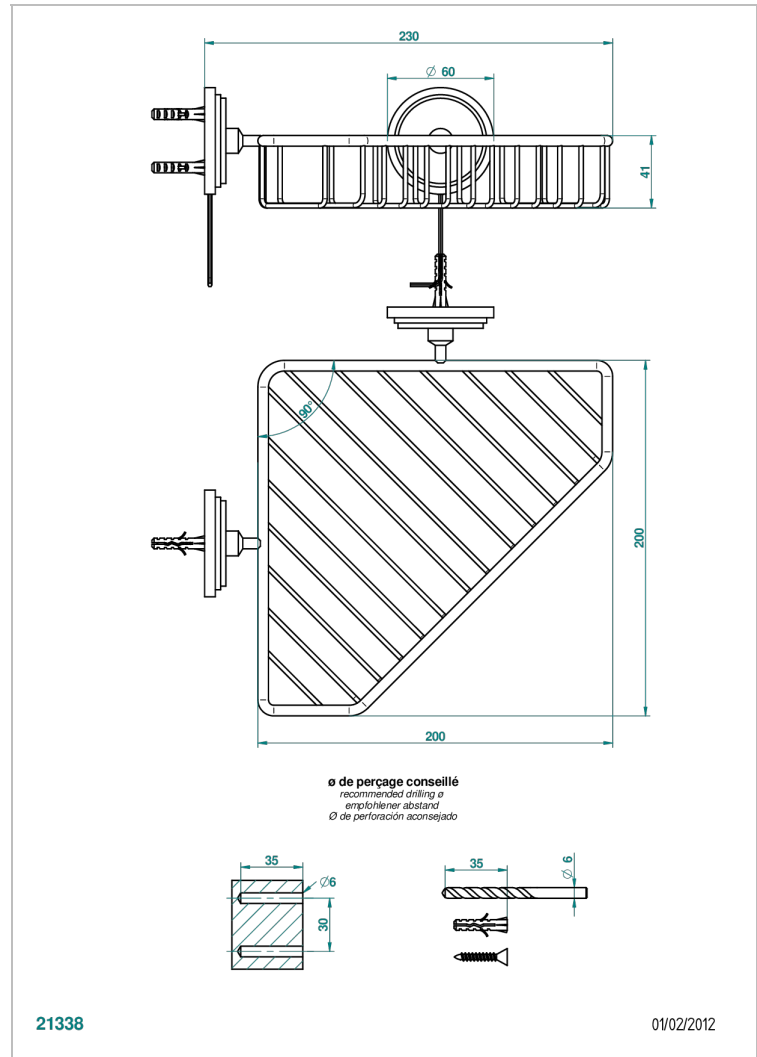

LE 9 HOWLITE

G2H-3623

Corner soap dish with flanges, 200 x 200 mm

THG[®]
PARIS

CHARACTERISTIC

- Le 9 Howlite
- Corner soap dish with flanges, 200 x 200 mm

AVAILABLE FINITIONS

Antique nickel - H28
Black ceram - D30
Blush PVD - H62
Brass color PVD - H49
Brown bronze color PVD - F33
Gold color PVD - H52