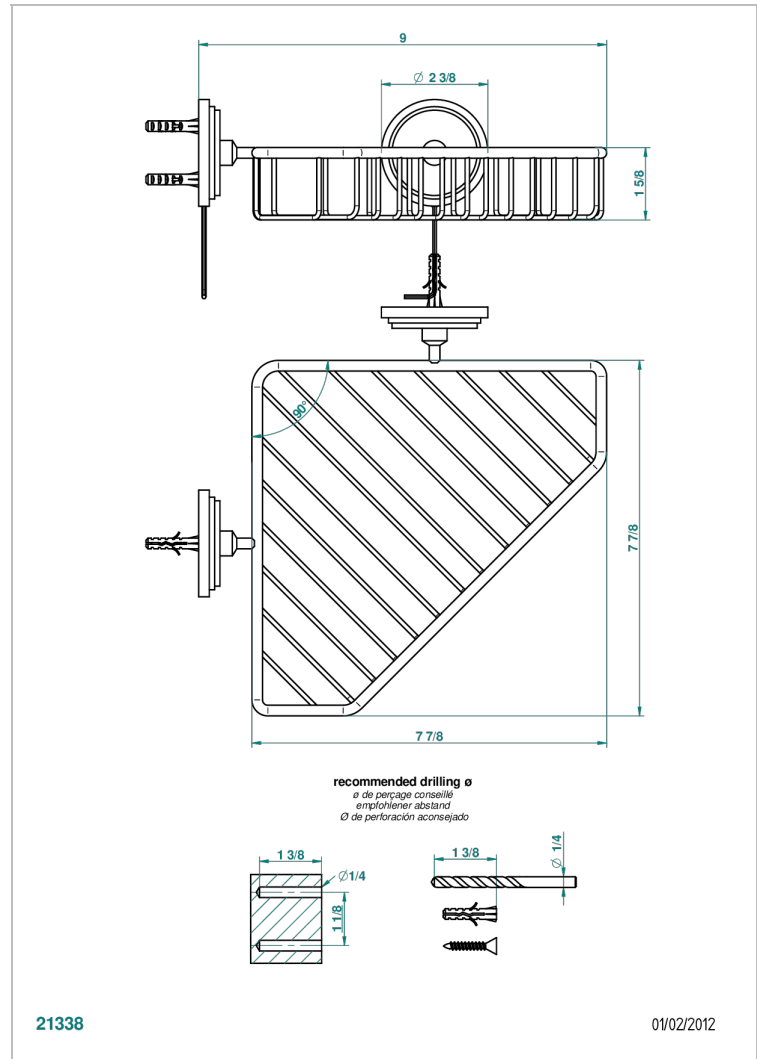

# LE 9 HOWLITE

G2H-3623

Corner soap dish with flanges, 200 x 200 mm

THG  
PARIS

## CHARACTERISTIC

- Le 9 Howlite
- Corner soap dish with flanges, 200 x 200 mm