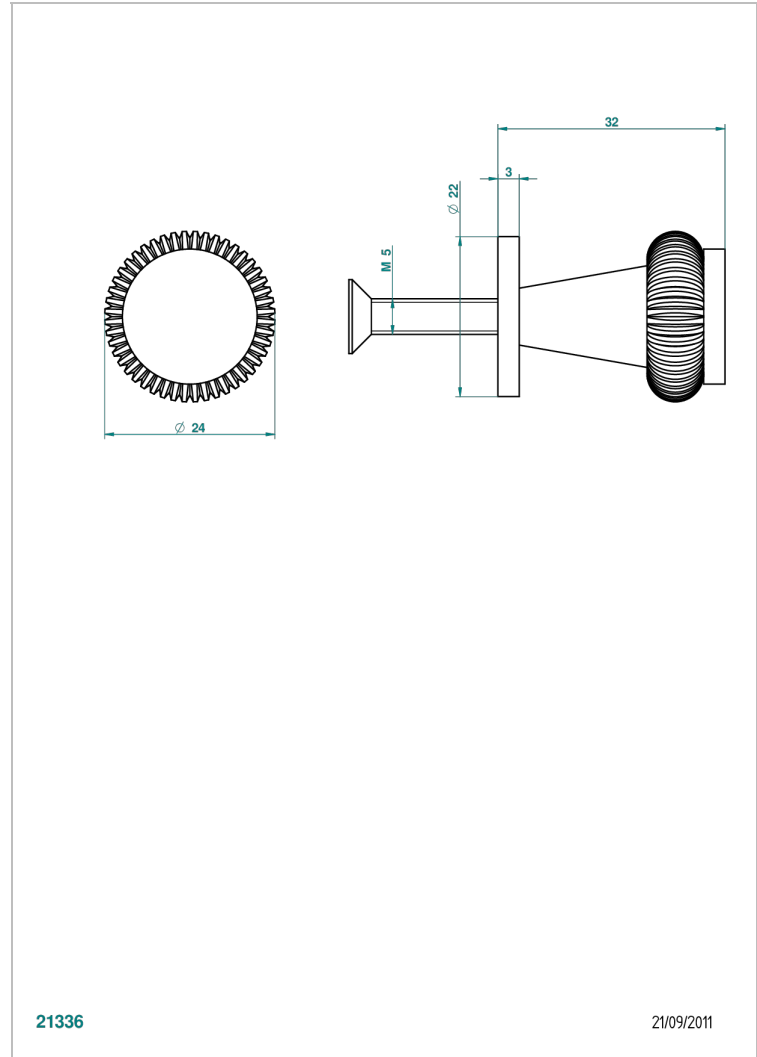

DIPLOMATE ROYALE

U4D-26BT

Small size knob

THG[®]
PARIS

21336

21/09/2011

CHARACTERISTIC

- Diplome Royale
- Small size knob

AVAILABLE FINITIONS

Black ceram - D30
Blush PVD - H62
Brass color PVD - H49
Brown bronze color PVD - F33
Chrome polished - A02
Chrome polished / gold polished - G02

Copper antique matt, coated - H07
Gold color PVD - H52
Gold mat - F07
Gold polished - F01
Graphite PVD - H64
Light coated bronze - D01