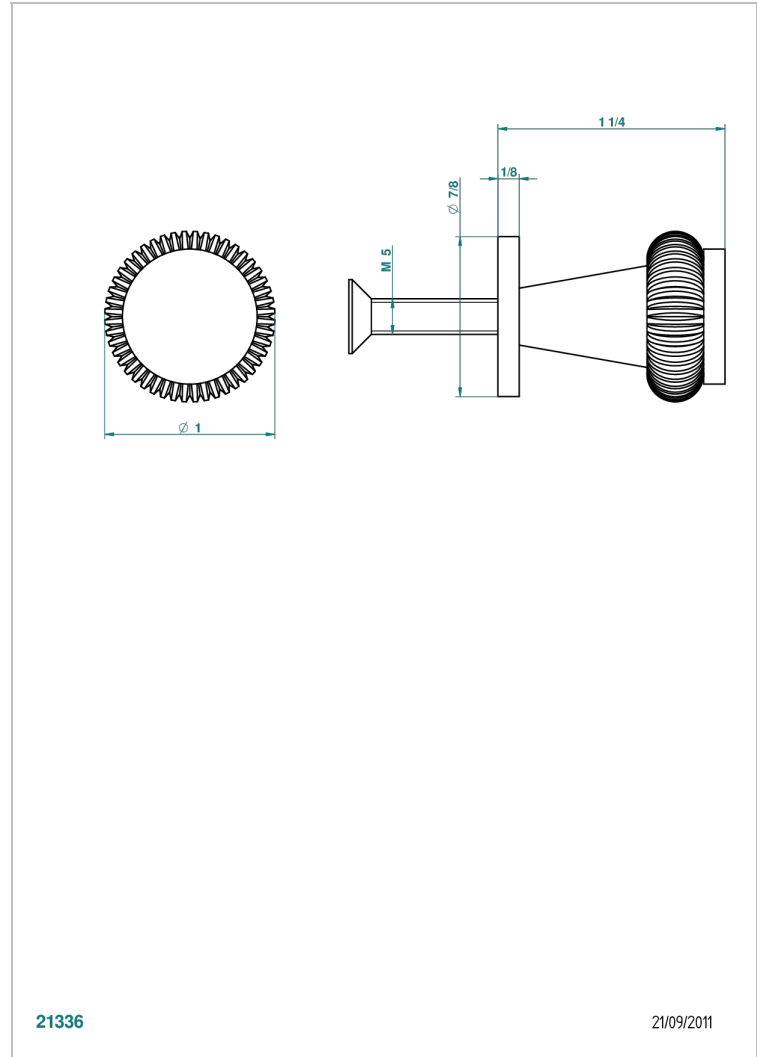

DIPLOMATE ROYALE

U4D-26BT

Small size knob

THG[®]
PARIS

21336

21/09/2011

CHARACTERISTIC

- Diplome Royale
- Small size knob

AVAILABLE FINITIONS

Black ceram - D30
Blush PVD - H62
Brass color PVD - H49
Brown bronze color PVD - F33
Chrome polished - A02
Chrome polished / gold polished - G02

Copper antique matt, coated - H07
Gold color PVD - H52
Gold mat - F07
Gold polished - F01
Graphite PVD - H64
Light coated bronze - D01