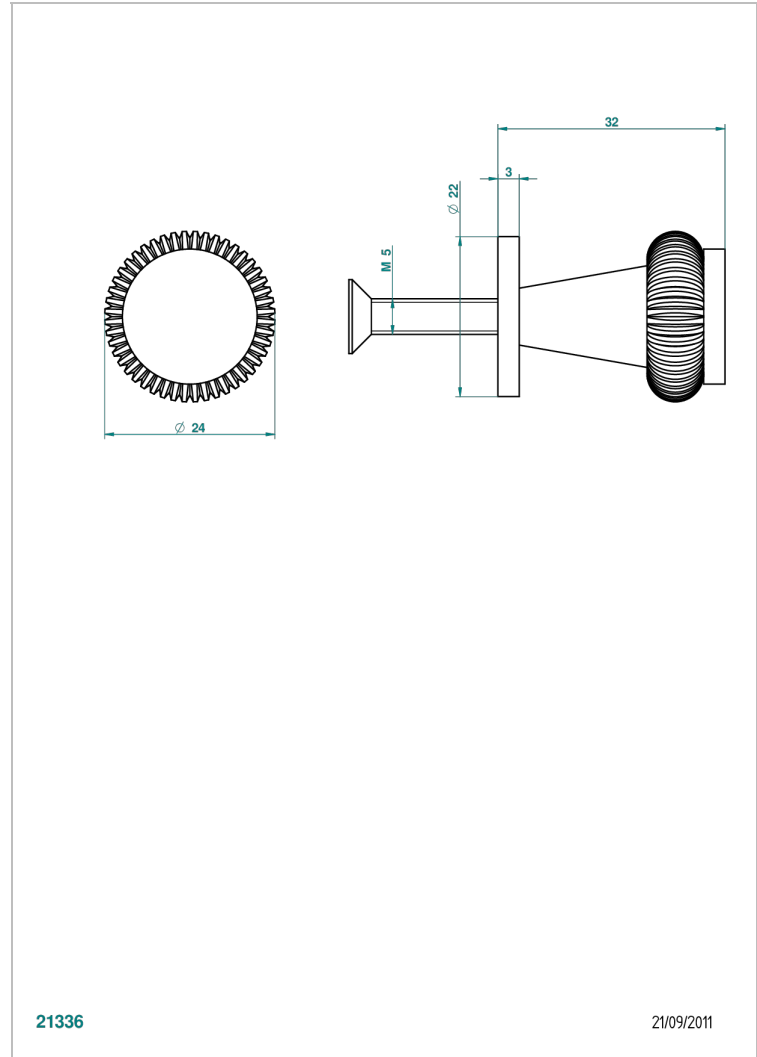

DIPLOMATE ROYALE

U4D-26BT

Small size knob

THG[®]
PARIS

CHARACTERISTIC

- Diplomate Royale
- Small size knob

AVAILABLE FINITIONS

Antique nickel - H28
Black ceram - D30
Blush PVD - H62
Brass color PVD - H49
Brown bronze color PVD - F33
Gold color PVD - H52

Nickel color PVD - H55
Polished chrome (color finish) - A02
Polished chrome / Polished gold (color finish) - G02
Polished gold (color finish) - F01
Polished nickel - B01
Soft gold - F30

Soft matt gold - F31
Umber PVD - H66
Varnished matt antique red copper (color finish) - H07