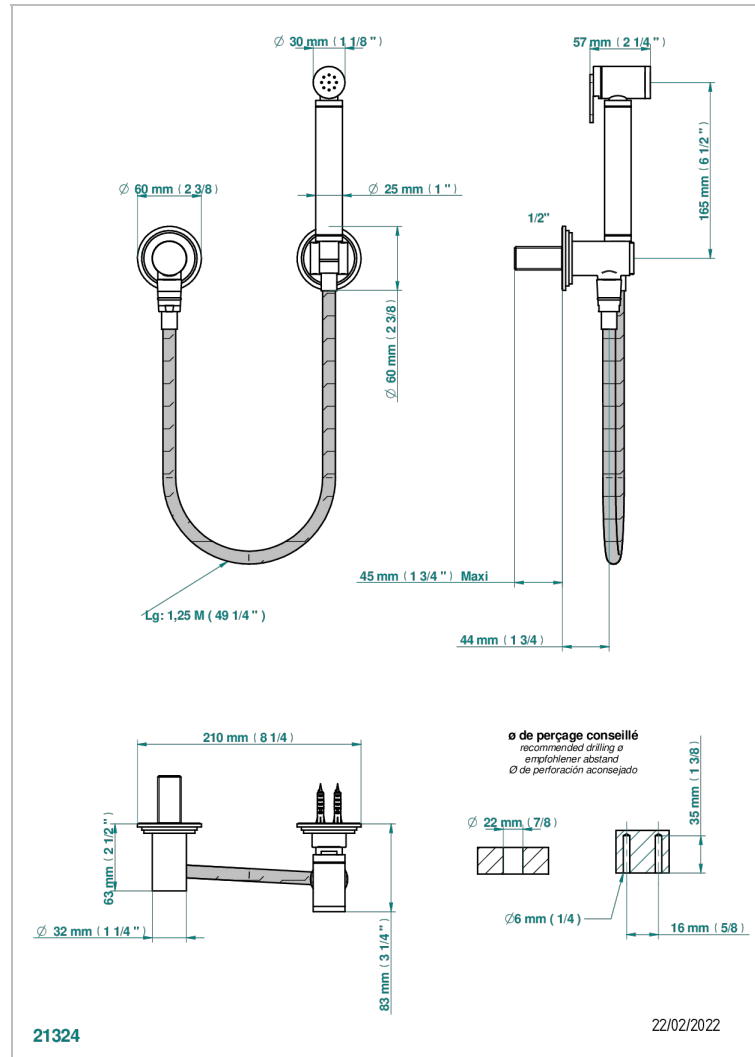

Wc douche set including: trigger spray, reinforced hose(1.25m), hook and elbow

CHARACTERISTIC

- ACS : 19ACCLY406

TECHNICAL SPECS

- Recommandé : 3 bars (max. 5 bars) - Advised : 43,5 psi (max. 72 psi)
- 9,5 l/min à 3 bars (2.5 gpm at 43.5 psi)

STANDARDS

AVAILABLE FINITIONS

- Matt nickel (color finish) - C01
- Polished chrome (color finish) - A02
- Polished chrome / Polished gold (color finish) - G02
- Polished gold (color finish) - F01
- Polished nickel - B01