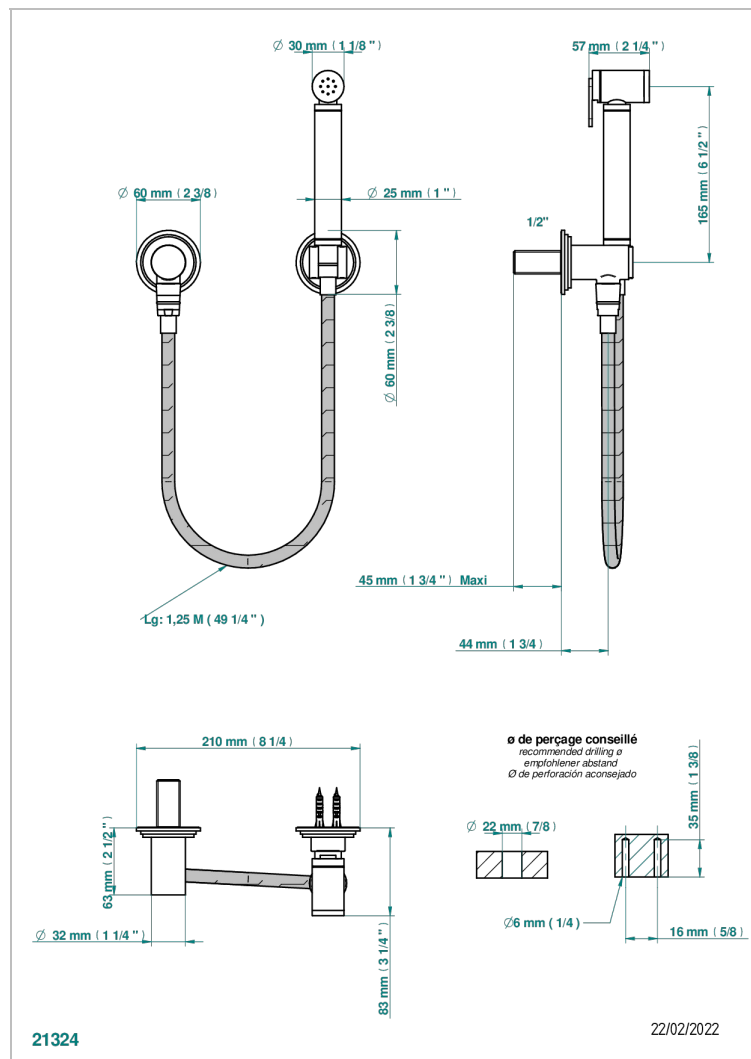

FAUBOURG WHITE PORCELAIN

G2K-5840/7

THG[®]
PARIS

Wc douche set including: trigger spray, reinforced hose(1.25m), hook and elbow

CHARACTERISTIC

- ACS : 19ACCLY406

TECHNICAL SPECS

- Recommandé : 3 bars (max. 5 bars) - Advised : 43,5 psi (max. 72 psi)
- 9,5 l/min à 3 bars (2.5 gpm at 43.5 psi)

STANDARDS

AVAILABLE FINITIONS

- Matt nickel (color finish) - C01
- Polished chrome (color finish) - A02
- Polished chrome / Polished gold (color finish) - G02
- Polished gold (color finish) - F01
- Polished nickel - B01