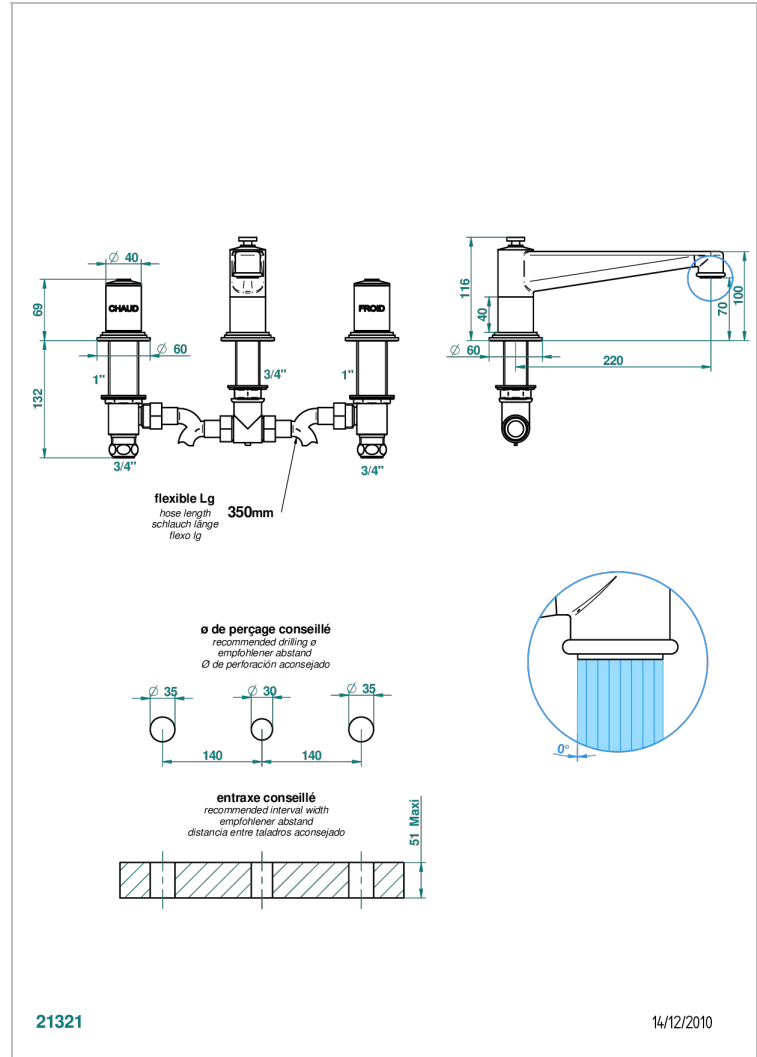

FAUBOURG WHITE PORCELAIN

G2K-25SG

Rim mounted 3-hole bath mixer, super goliath spout

THG[®]
PARIS

CHARACTERISTIC

- ACS : 18ACCLY403
- NF : NF EN 200 - IID/A - Chrome

TECHNICAL SPECS

- Recommandé : 3 bars (max. 5 bars) - Advised : 43,5 psi (max. 72 psi)
- Bec : 35 l/min à 3 bars
- Spout : 9.26 gpm at 43.5 psi