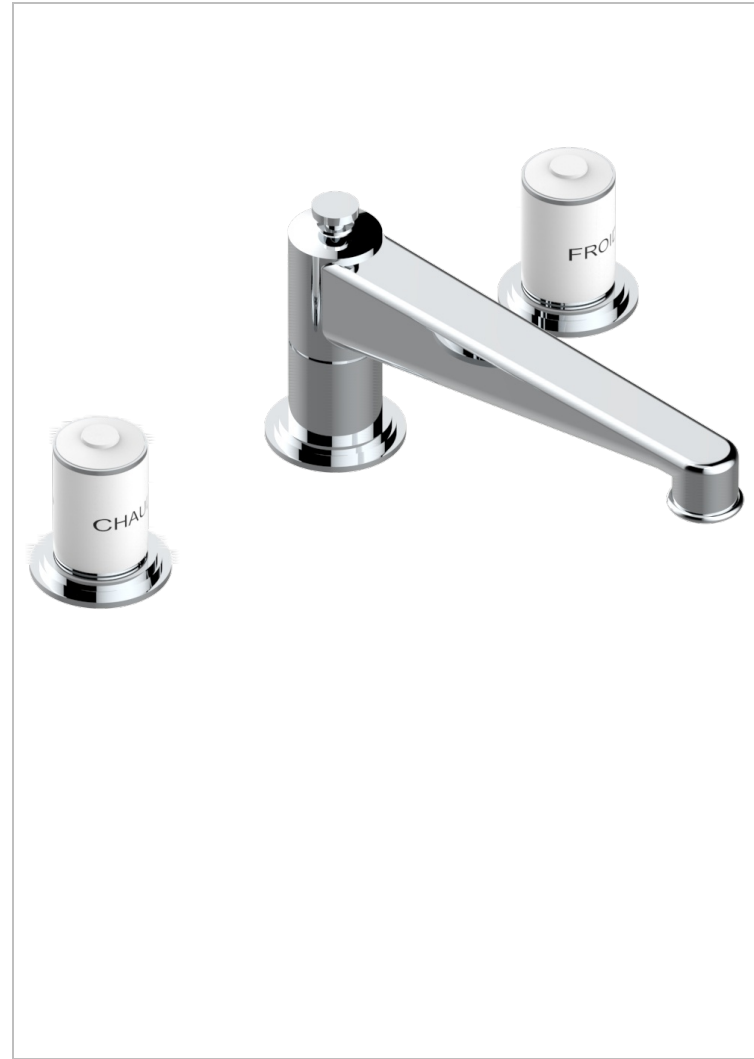

FAUBOURG WHITE PORCELAIN

G2K-25SG

Rim mounted 3-hole bath mixer, super goliath spout

THG[®]
PARIS

CHARACTERISTIC

- ACS : 18ACCLY403
- NF : NF EN 200 - IID/A - Chrome

TECHNICAL SPECS

- Recommandé : 3 bars (max. 5 bars) - Advised : 43,5 psi (max. 72 psi)
- Bec : 35 l/min à 3 bars
- Spout : 9.26 gpm at 43.5 psi

STANDARDS

AVAILABLE FINITIONS

Antique nickel - H28
Black ceram - D30
Blush PVD - H62
Brass color PVD - H49
Brown bronze color PVD - F33
Gold color PVD - H52

Graphite PVD - H64
Matt Umber PVD - H67
Matt blush PVD - H60
Matt brass color PVD - H50
Matt brown bronze color PVD - F34
Matt chrome - C02

Soft matt gold - F31
Umber PVD - H66