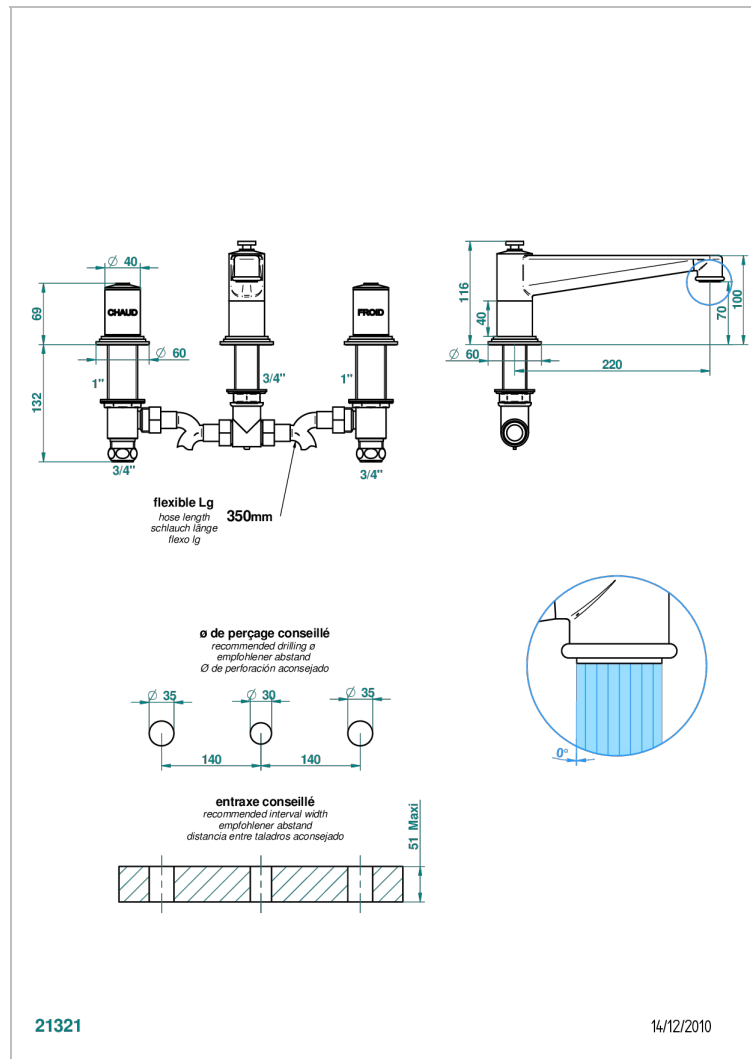

FAUBOURG WHITE PORCELAIN

G2K-25SG

Rim mounted 3-hole bath mixer, super goliath spout

CHARACTERISTIC

- ACS : 18ACCLY403
- NF : NF EN 200 - IID/A - Chrome

TECHNICAL SPECS

- Recommandé : 3 bars (max. 5 bars) - Advised : 43,5 psi (max. 72 psi)
- Bec : 35 l/min à 3 bars
- Spout : 9.26 gpm at 43.5 psi