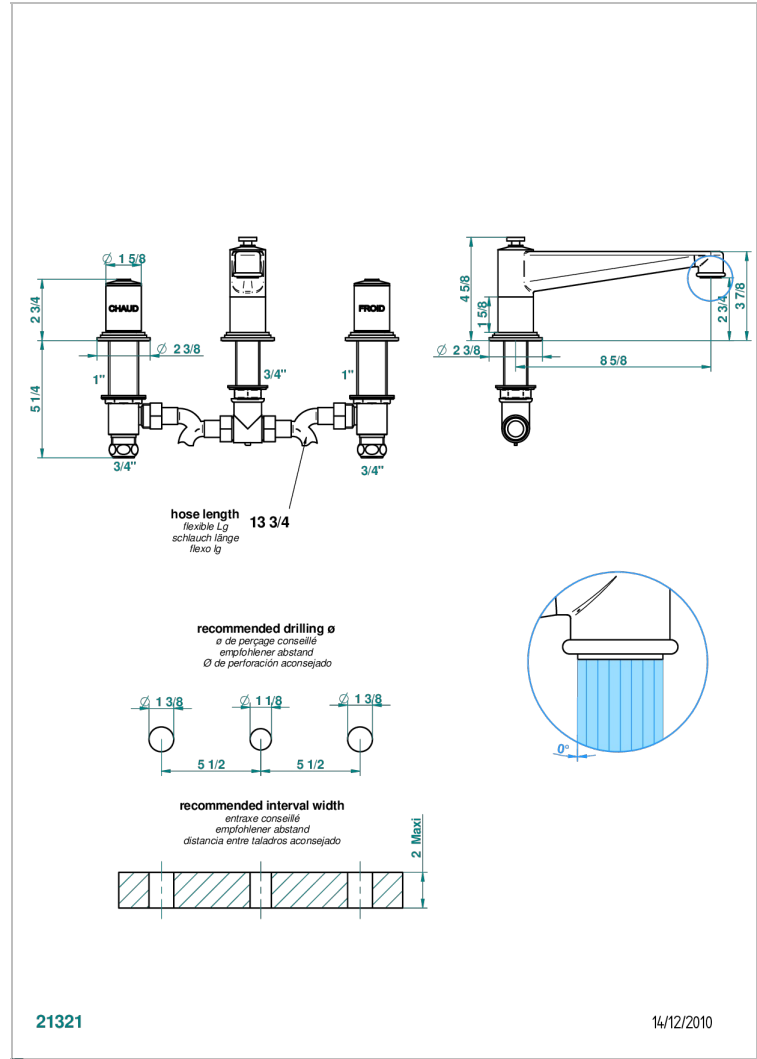

FAUBOURG WHITE PORCELAIN

G2K-25SG

Rim mounted 3-hole bath mixer, super goliath spout

THG[®]
PARIS

CHARACTERISTIC

- ACS : 18ACCLY403
- NF : NF EN 200 - IID/A - Chrome

TECHNICAL SPECS

- Recommandé : 3 bars (max. 5 bars) - Advised : 43,5 psi (max. 72 psi)
- Bec : 35 l/min à 3 bars
- Spout : 9.26 gpm at 43.5 psi