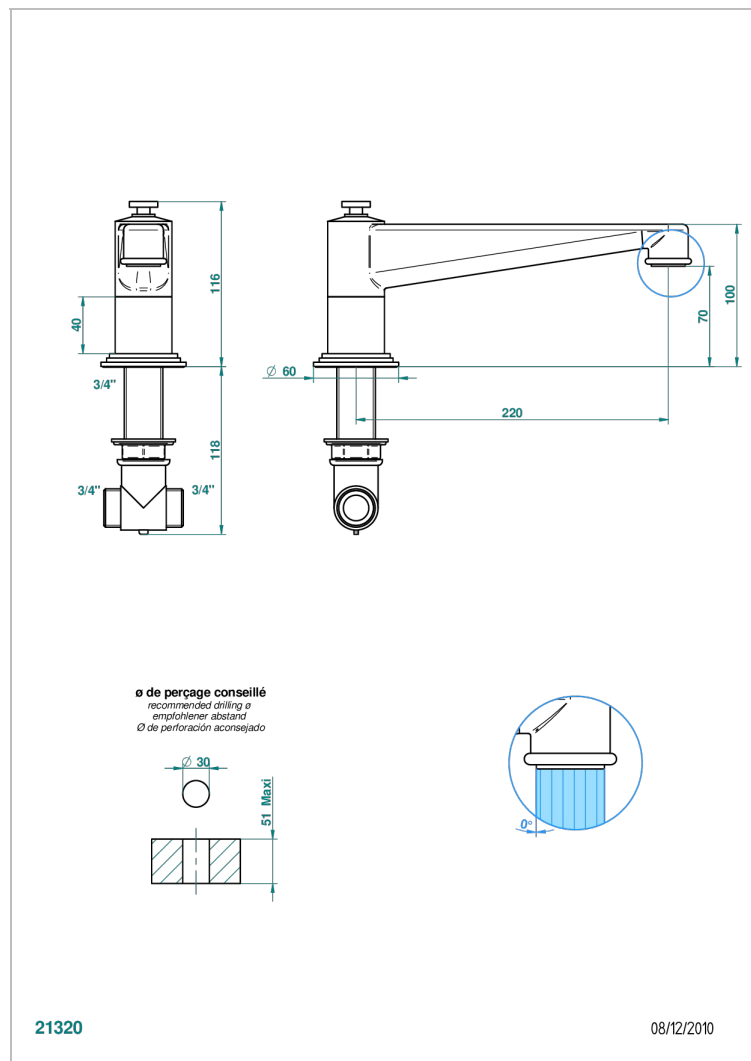

FAUBOURG METAL WITH LEVER HANDLES

G2U-29SG

Bathtub spout

21320

08/12/2010

CHARACTERISTIC

- Faubourg Metal with lever handles
- Bathtub spout

TECHNICAL SPECS

- Recommandé : 3 bars (max. 5 bars) - Advised : 43,5 psi (max. 72 psi)
- Bec : 35 l/min à 3 bars
- Spout : 9.26 gpm at 43.5 psi

AVAILABLE FINITIONS

Black ceram - D30
Blush PVD - H62
Brass color PVD - H49
Brown bronze color PVD - F33
Chrome polished - A02
Chrome polished / gold polished - G02