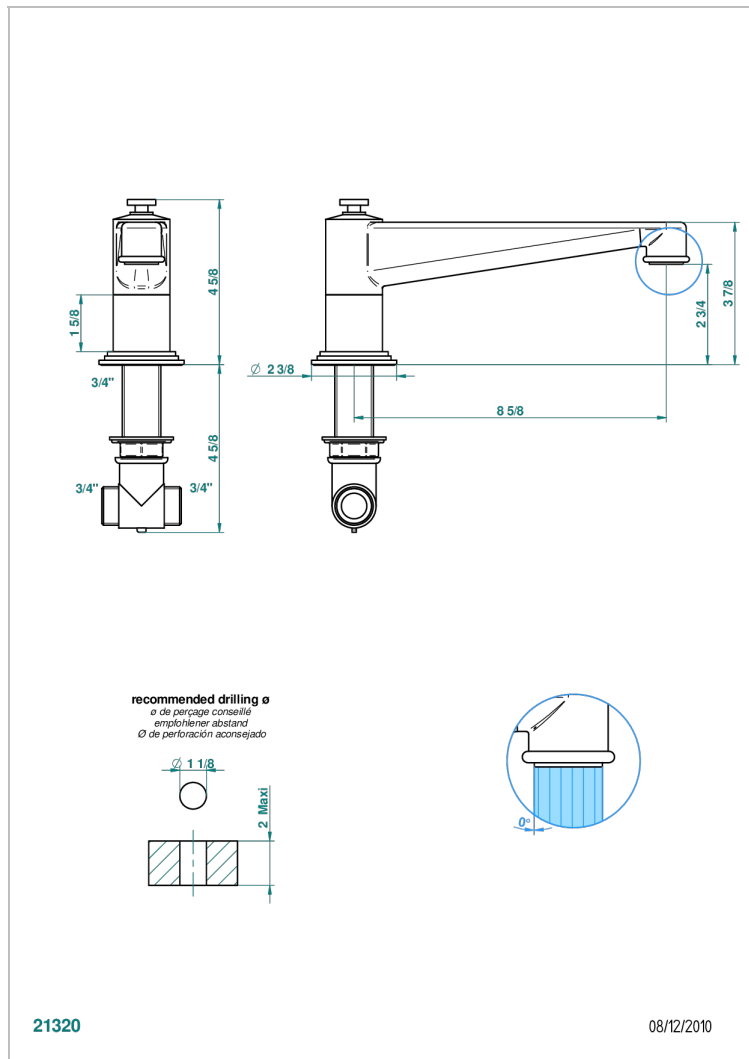

FAUBOURG METAL WITH LEVER HANDLES

G2U-29SG

Bathtub spout

CHARACTERISTIC

- Faubourg Metal with lever handles
- Bathtub spout

TECHNICAL SPECS

- Recommandé : 3 bars (max. 5 bars) - Advised : 43,5 psi (max. 72 psi)
- Bec : 35 l/min à 3 bars
- Spout : 9.26 gpm at 43.5 psi