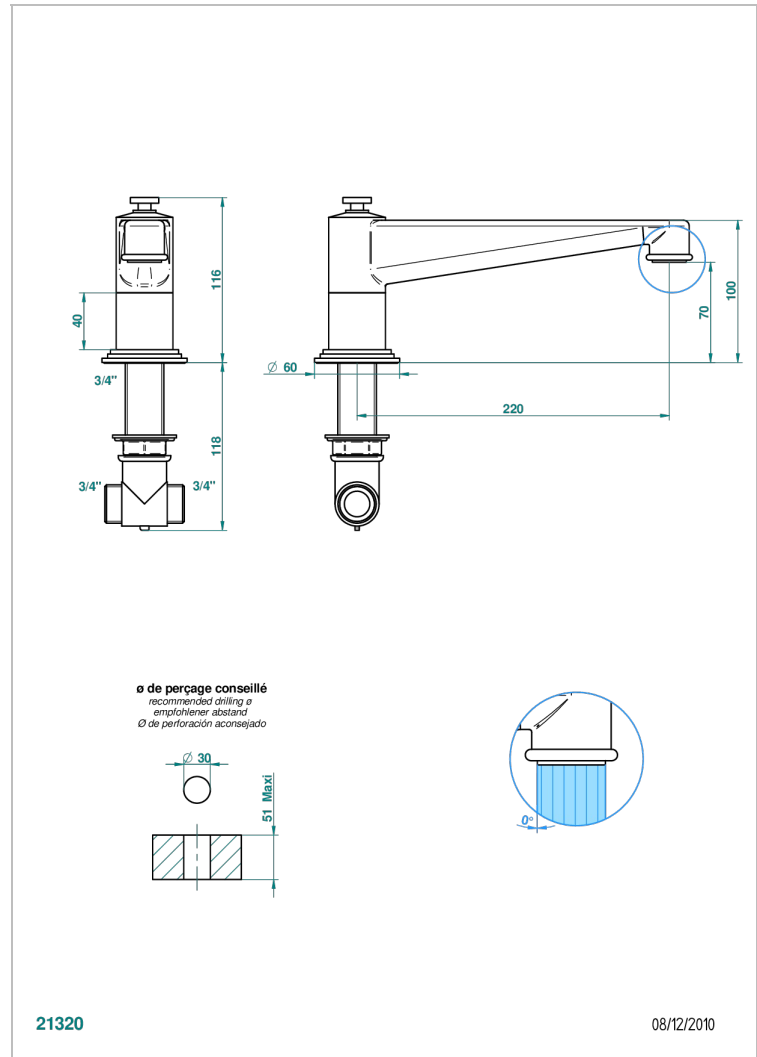

# FAUBOURG METAL WITH LEVER

G2U-29SG

Rim mounted bath spout, super goliath

THG<sup>®</sup>  
PARIS

## CHARACTERISTIC

- Faubourg Metal with lever
- Rim mounted bath spout, super goliath

## TECHNICAL SPECS

- Recommandé : 3 bars (max. 5 bars) - Advised : 43,5 psi (max. 72 psi)
- Bec : 35 l/min à 3 bars
- Spout : 9.26 gpm at 43.5 psi