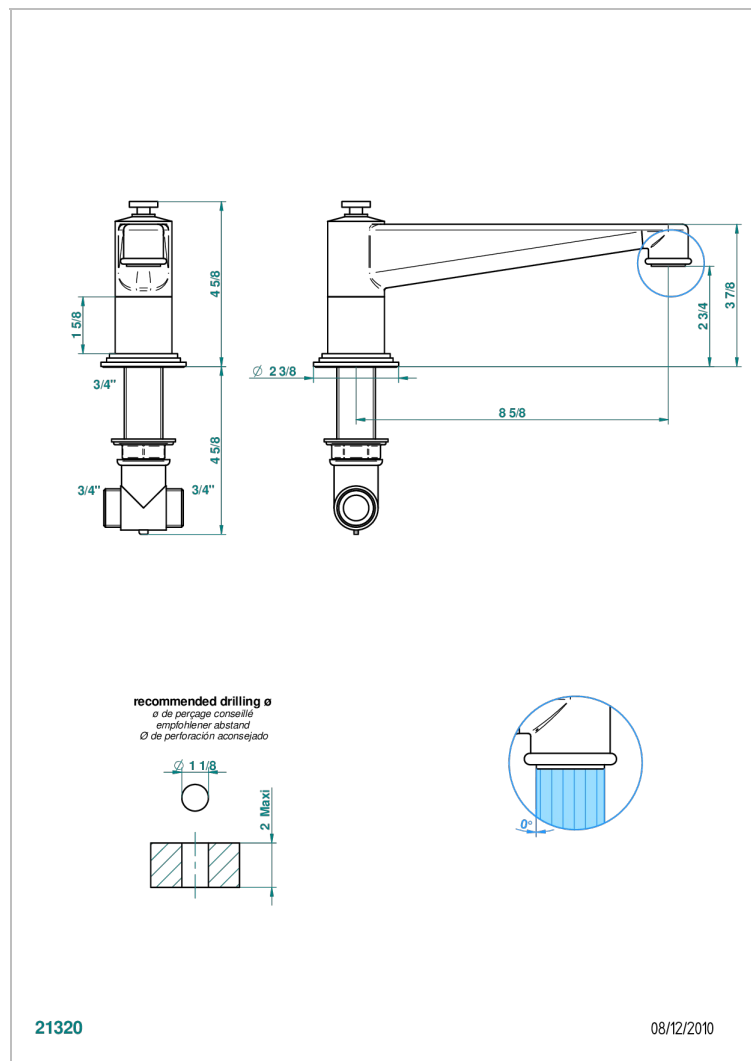

# FAUBOURG METAL WITH LEVER

G2U-29SG

Rim mounted bath spout, super goliath

## CHARACTERISTIC

- Faubourg Metal with lever
- Rim mounted bath spout, super goliath

## TECHNICAL SPECS

- Recommandé : 3 bars (max. 5 bars) - Advised : 43,5 psi (max. 72 psi)
- Bec : 35 l/min à 3 bars
- Spout : 9.26 gpm at 43.5 psi