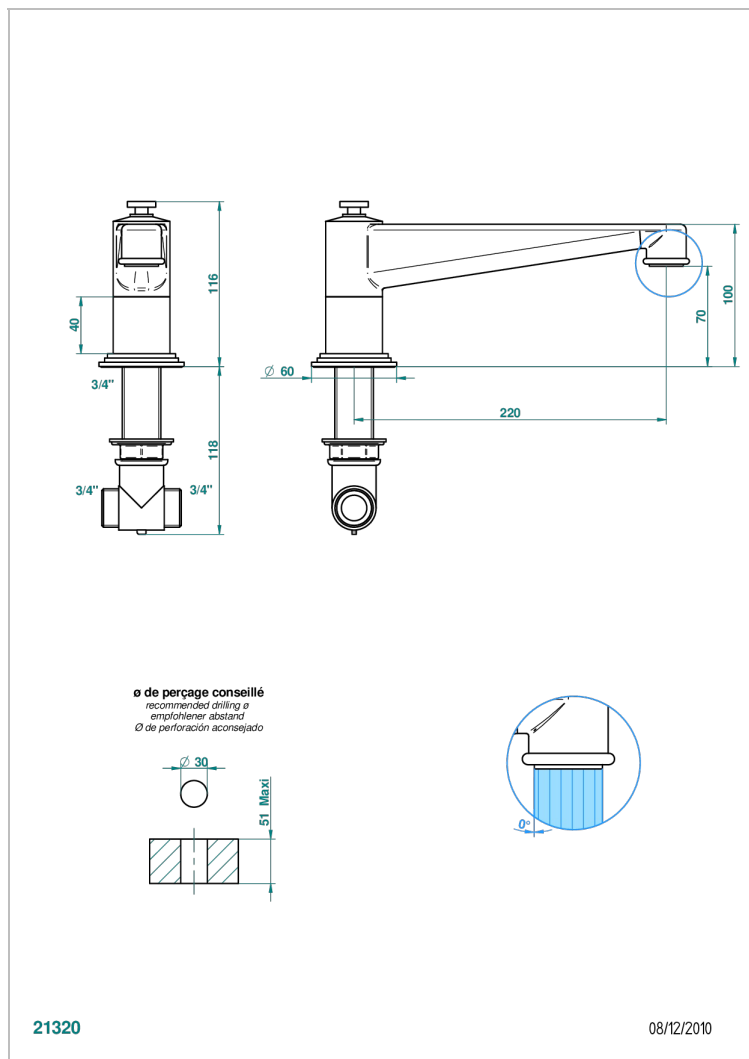

# FRIVOLE WITH LEVER HANDLES

G2S-29SG

Bathtub spout

## CHARACTERISTIC

- Frivole with lever handles
- Bathtub spout

## TECHNICAL SPECS

- Recommandé : 3 bars (max. 5 bars) - Advised : 43,5 psi (max. 72 psi)
- Bec : 35 l/min à 3 bars
- Spout : 9.26 gpm at 43.5 psi