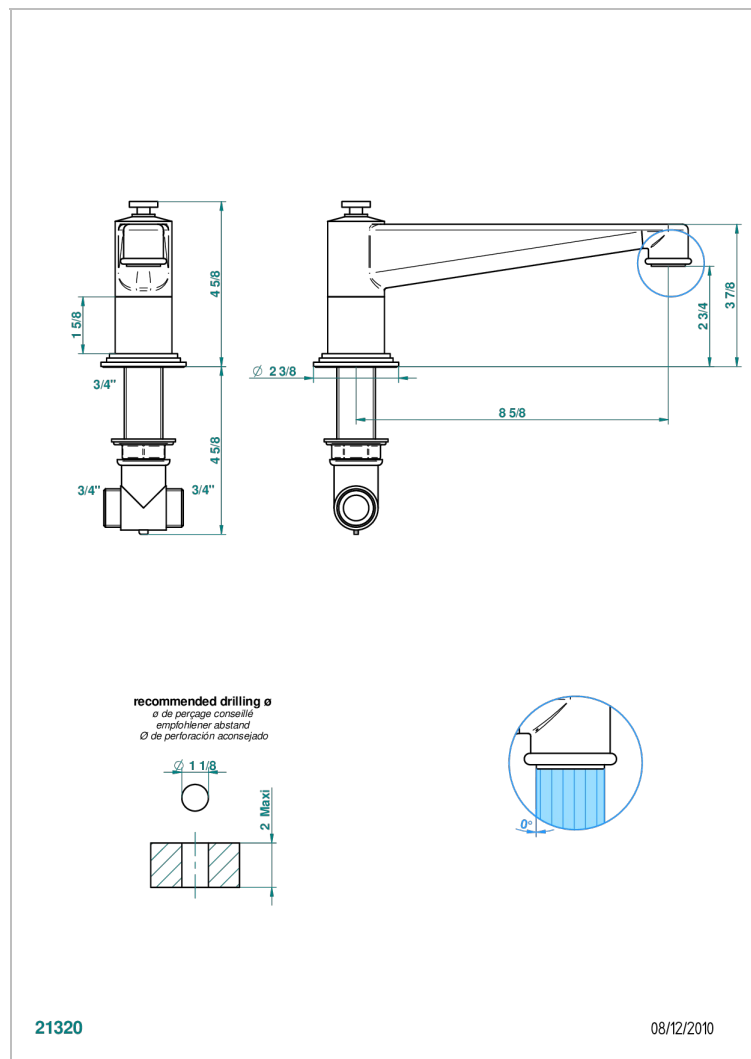

FRIVOLE WITH LEVER HANDLES

G2S-29SG

Bathtub spout

CHARACTERISTIC

- Frivole with lever handles
- Bathtub spout

TECHNICAL SPECS

- Recommandé : 3 bars (max. 5 bars) - Advised : 43,5 psi (max. 72 psi)
- Bec : 35 l/min à 3 bars
- Spout : 9.26 gpm at 43.5 psi