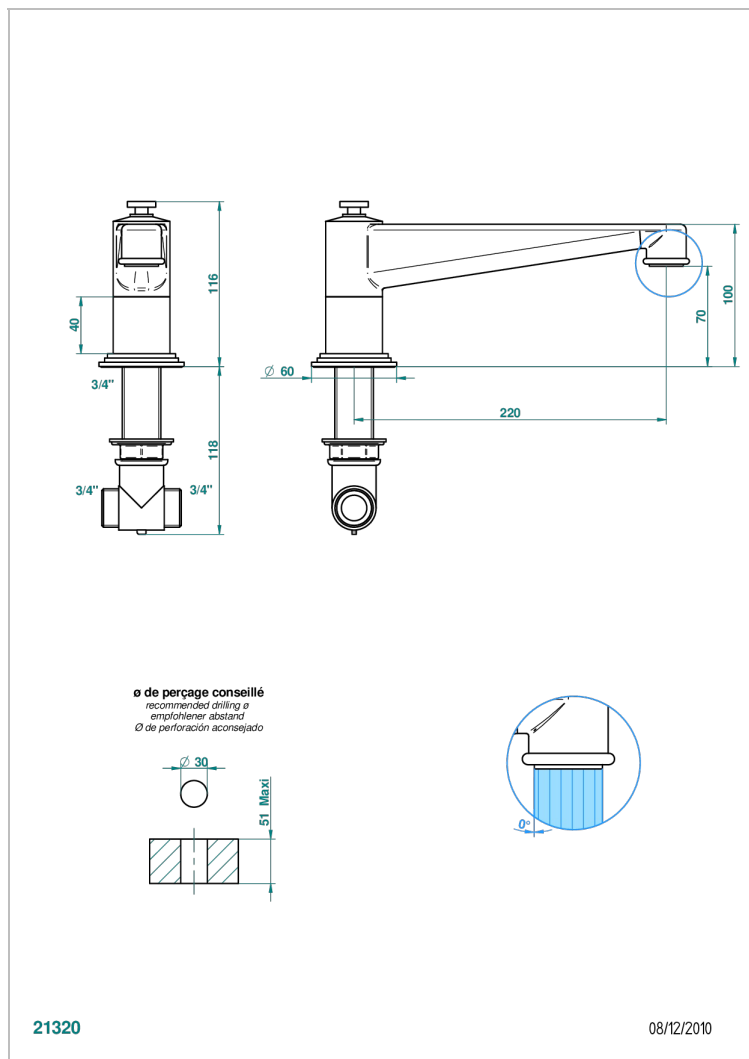

FROUFROU WITH LEVER HANDLES

G2P-29SG

Bathtub spout

CHARACTERISTIC

- Froufrou with lever handles
- Bathtub spout

TECHNICAL SPECS

- Recommandé : 3 bars (max. 5 bars) - Advised : 43,5 psi (max. 72 psi)
- Bec : 35 l/min à 3 bars
- Spout : 9.26 gpm at 43.5 psi