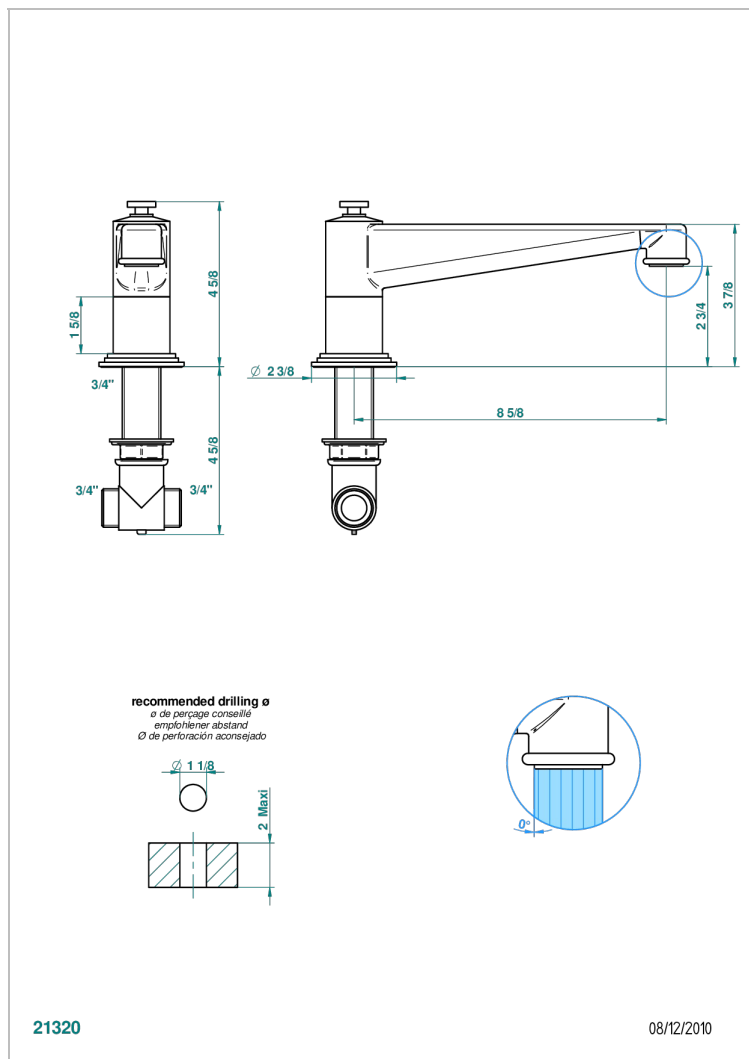

# FROUFROU WITH LEVER HANDLES

G2P-29SG

Bathtub spout

## CHARACTERISTIC

- Froufrou with lever handles
- Bathtub spout

## TECHNICAL SPECS

- Recommandé : 3 bars (max. 5 bars) - Advised : 43,5 psi (max. 72 psi)
- Bec : 35 l/min à 3 bars
- Spout : 9.26 gpm at 43.5 psi