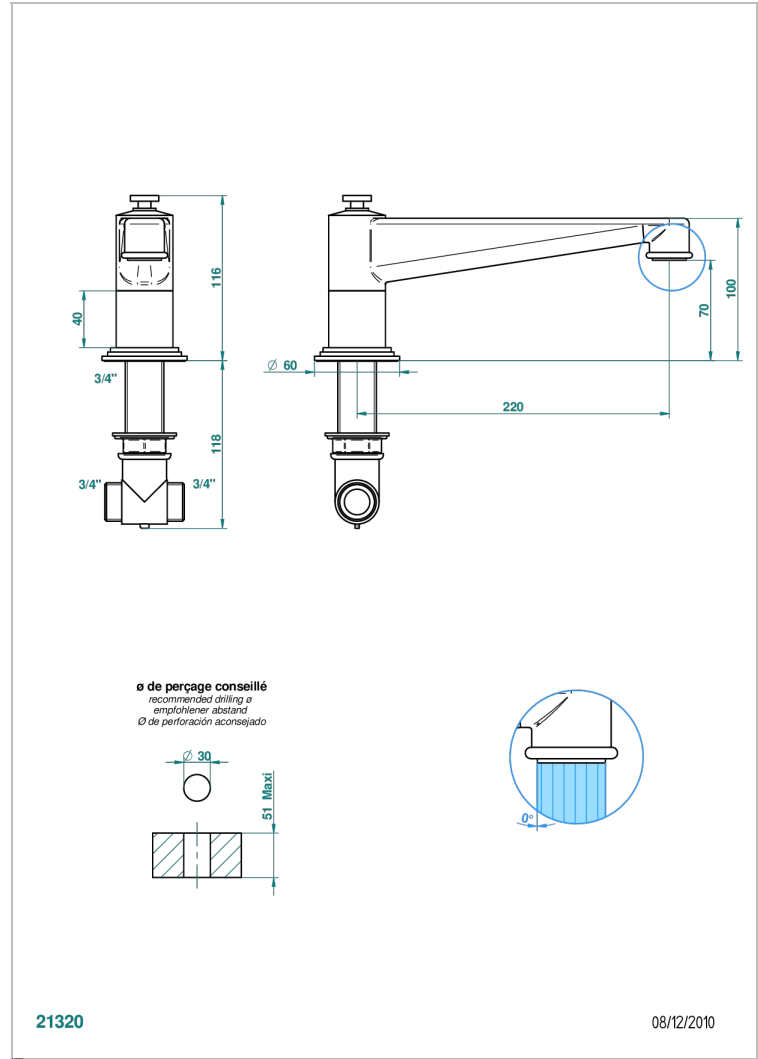

FROUFROU WITH LEVER

G2P-29SG

Rim mounted bath spout, super goliath

THG[®]
PARIS

CHARACTERISTIC

- Froufrou with lever
- Rim mounted bath spout, super goliath

TECHNICAL SPECS

- Recommandé : 3 bars (max. 5 bars) - Advised : 43,5 psi (max. 72 psi)
- Bec : 35 l/min à 3 bars
- Spout : 9.26 gpm at 43.5 psi