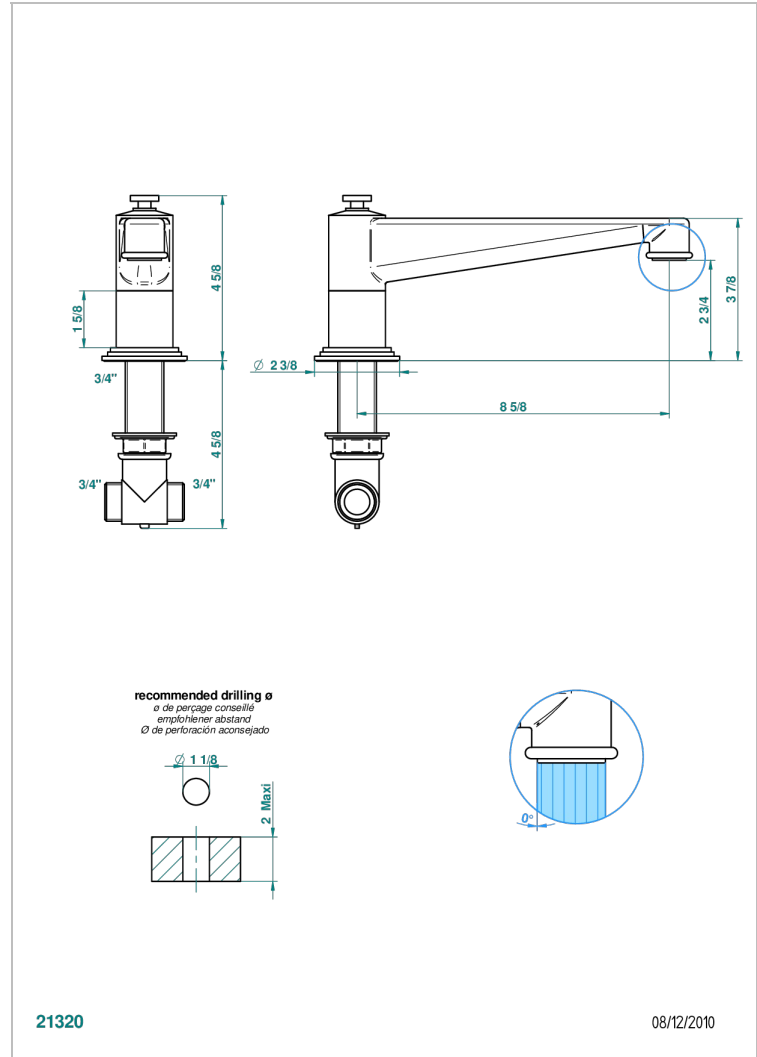

FROUFROU WITH LEVER

G2P-29SG

Rim mounted bath spout, super goliath

THG[®]
PARIS

CHARACTERISTIC

- Froufrou with lever
- Rim mounted bath spout, super goliath

TECHNICAL SPECS

- Recommandé : 3 bars (max. 5 bars) - Advised : 43,5 psi (max. 72 psi)
- Bec : 35 l/min à 3 bars
- Spout : 9.26 gpm at 43.5 psi