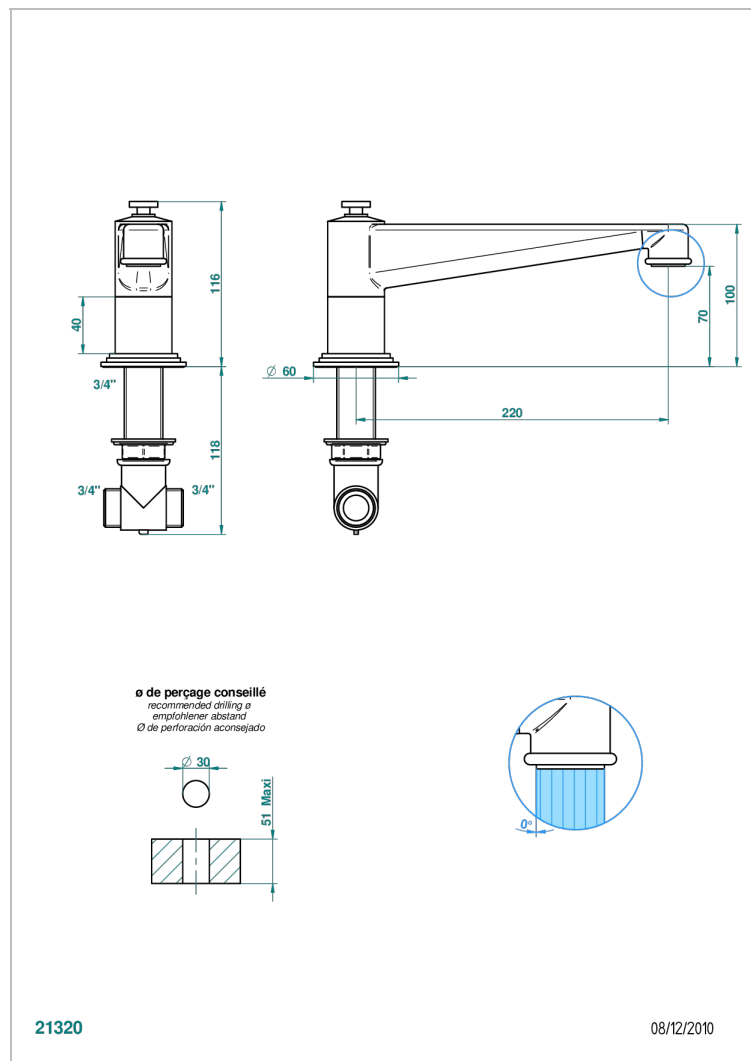

FAUBOURG BLACK PORCELAIN WITH LEVER HANDLES

G2M-29SG

Bathtub spout

CHARACTERISTIC

- Faubourg Black Porcelain with lever handles
- Bathtub spout

TECHNICAL SPECS

- Recommandé : 3 bars (max. 5 bars) - Advised : 43,5 psi (max. 72 psi)
- Bec : 35 l/min à 3 bars
- Spout : 9.26 gpm at 43.5 psi