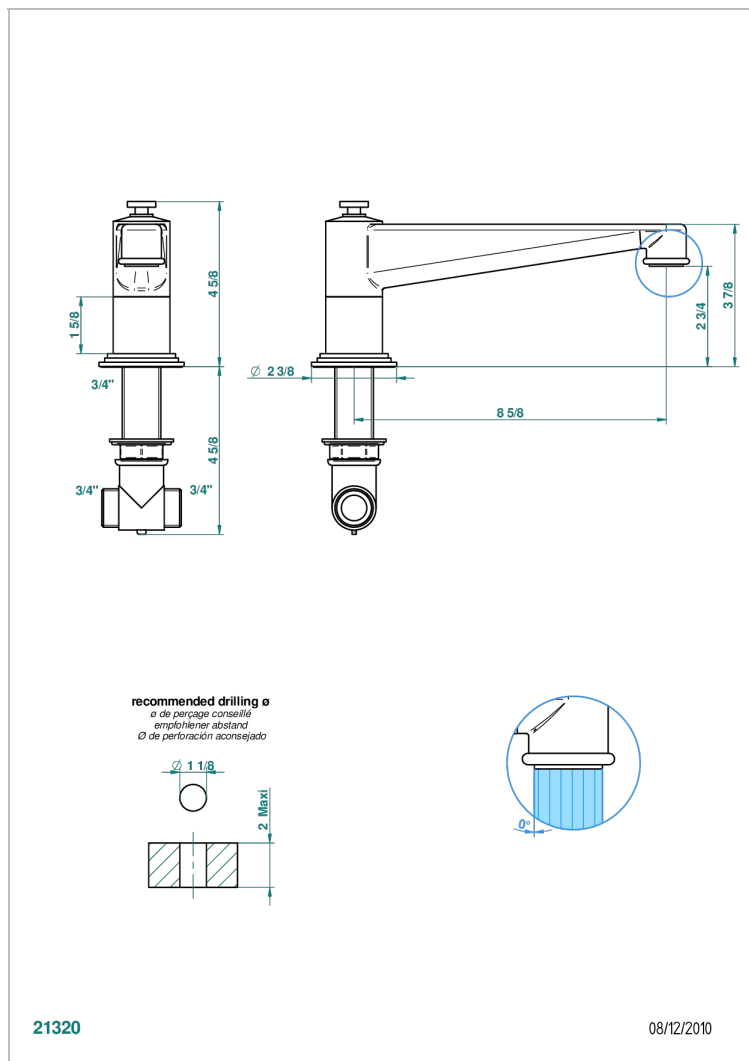

FAUBOURG BLACK PORCELAIN WITH LEVER HANDLES

G2M-29SG

Bathtub spout

CHARACTERISTIC

- Faubourg Black Porcelain with lever handles
- Bathtub spout

TECHNICAL SPECS

- Recommandé : 3 bars (max. 5 bars) - Advised : 43,5 psi (max. 72 psi)
- Bec : 35 l/min à 3 bars
- Spout : 9.26 gpm at 43.5 psi