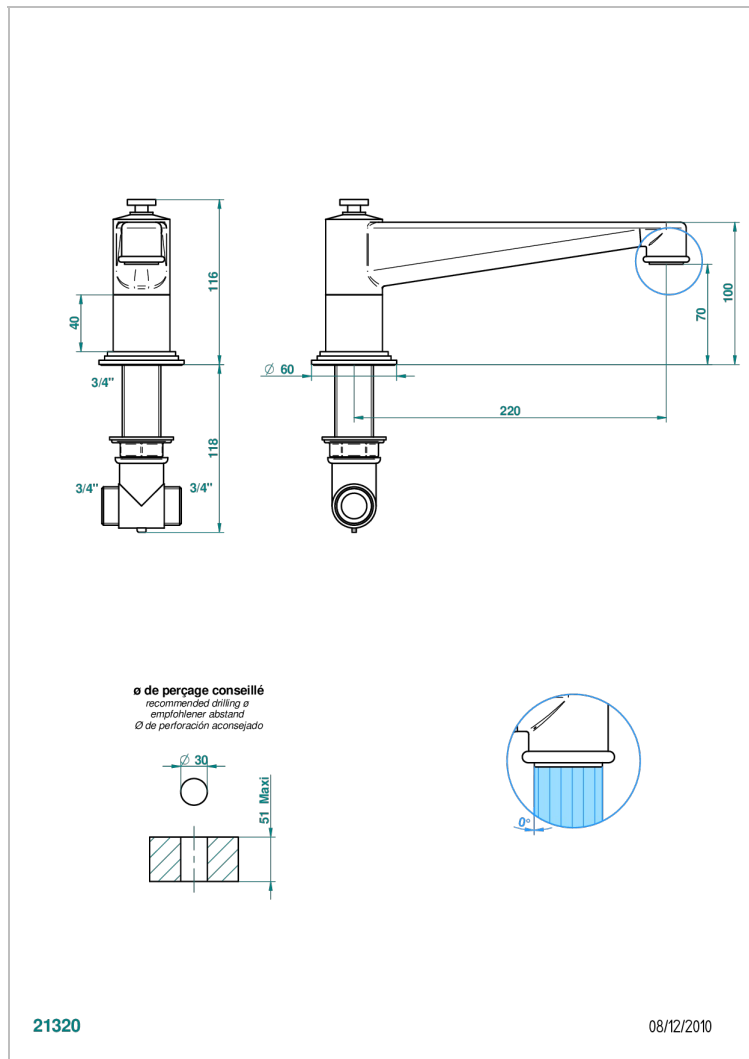

FAUBOURG BLACK PORCELAIN WITH LEVER

G2M-29SG

Rim mounted bath spout, super goliath

CHARACTERISTIC

- Faubourg Black Porcelain with lever
- Rim mounted bath spout, super goliath

TECHNICAL SPECS

- Recommandé : 3 bars (max. 5 bars) - Advised : 43,5 psi (max. 72 psi)
- Bec : 35 l/min à 3 bars
- Spout : 9.26 gpm at 43.5 psi